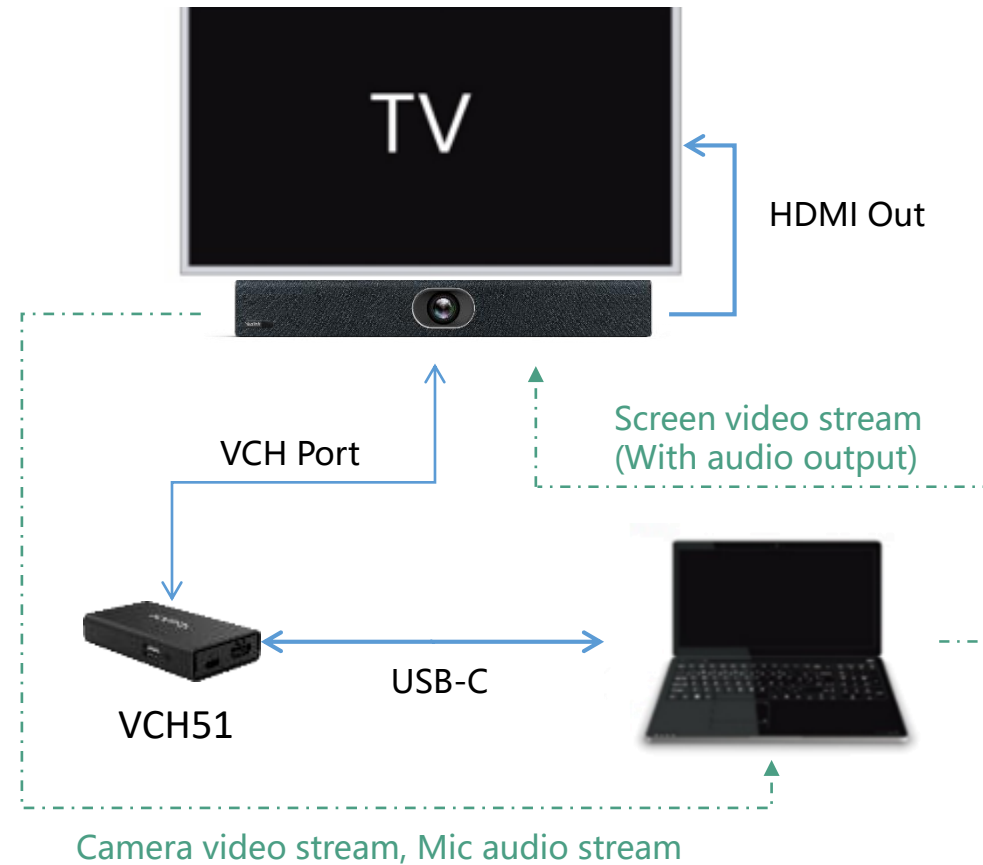

A20: Multiple platform support

Benefits of Yealink A20/A30 BYOD solution

- **Easily setup:** Use CAT5E cable from TV area to desktop, much easier deployment
- **One cable:** One USB-C cable implement presentation and BYOD mode, easy to switch mode on touch screen.

Time Plan

- GA in May, 2021