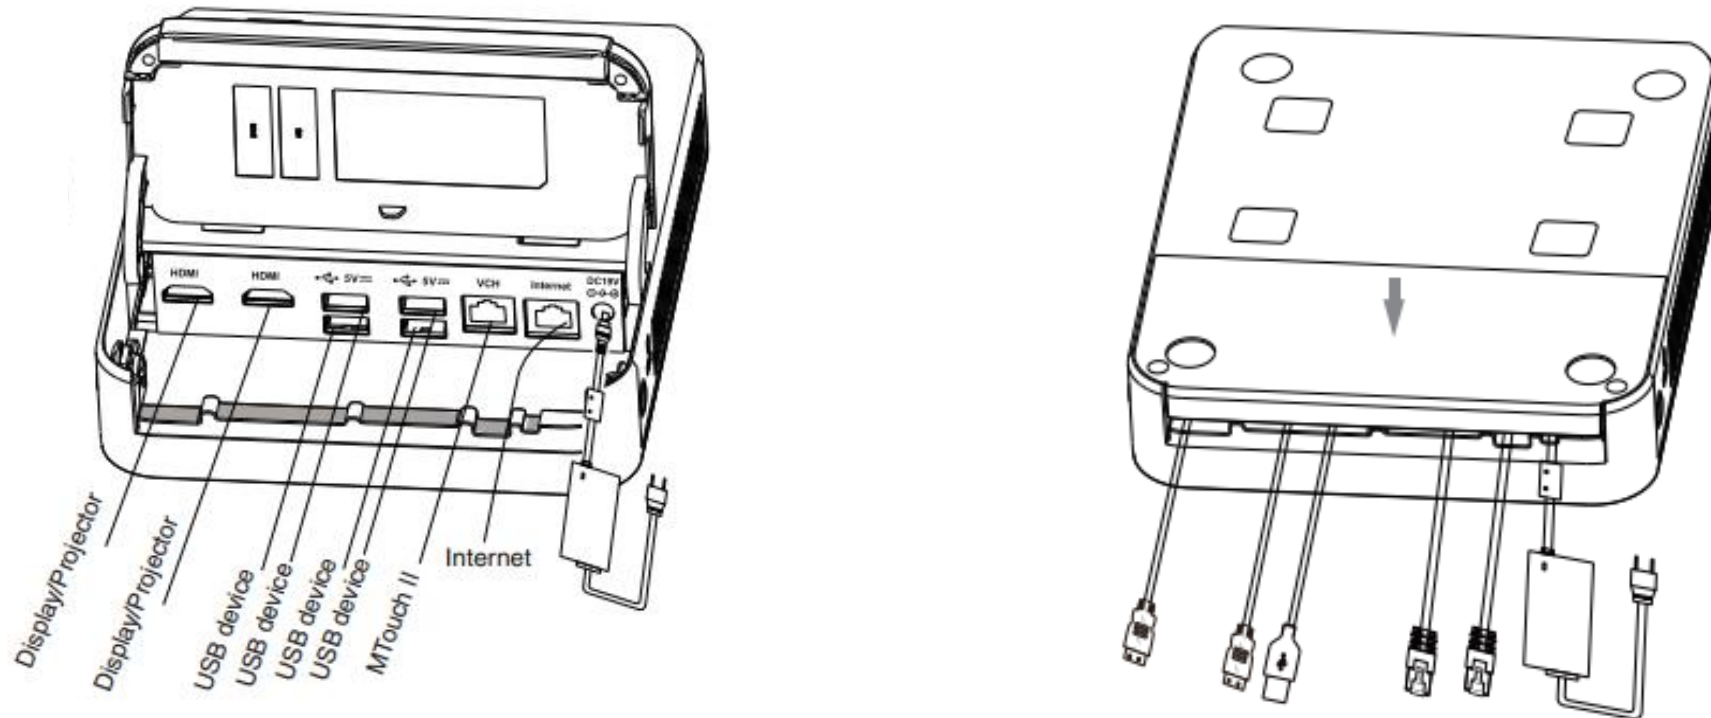

Yealink VCH Port

- Connect to Yealink MTouch II
- RJ45 interface
- Supports PoE

Pre-installed Software Package

Image

Windows 10 IoT Enterprise OS
MTR app
Yealink devices drivers and FW
Yealink camera control plug-in
Yealink Device Mgmt. Agent

Windows License

Windows 10 IoT license

Yealink MCore Mini-PC

Mini-PC dedicated for video room system

It takes into account both **aesthetics and practicability**, that fully **integrating the cable management** with itself to provide a flexible and reliable deployment solution for any meeting room.