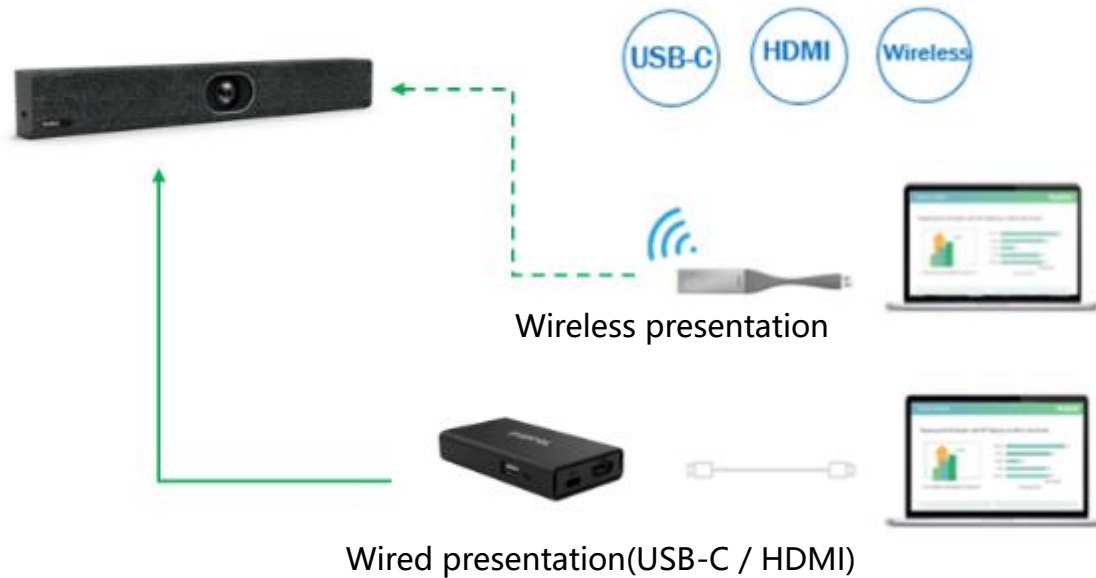

A20: 20MP Camera - See Everyone Clearly

133° super-wide-angle lens

20MP camera

8x digital zoom

Electric lens cap

Auto Framing Feature

Speaker Tracking Feature

A20: Multiple options for content sharing (by Q2, 2021)