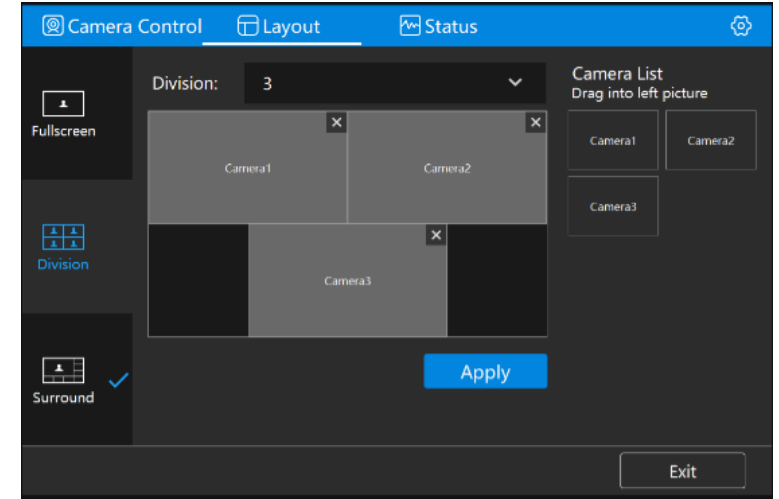

Training room / Classroom Solution Kit

MVC940