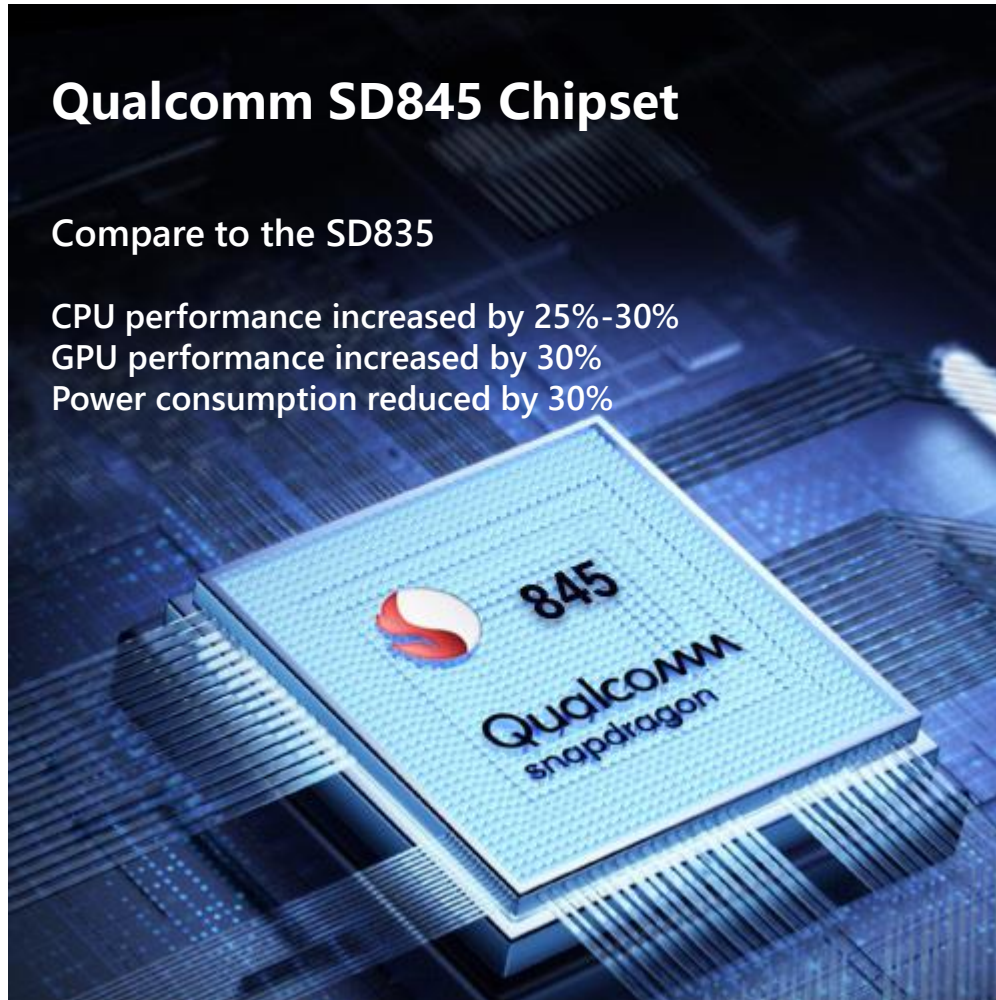

no cable across from TV to Table area, Simplify your deployment

A20: The industry's strongest all-in-one processing chip

Qualcomm SD845 Chipset

Qualcomm SD845 Chipset	
CPU	Octa-core 4x A75 (up to 2.8GHz) + 4x A55
GPU	Adreno 630
DSP(AI)	Qualcomm® Hexagon™ 685 DSP