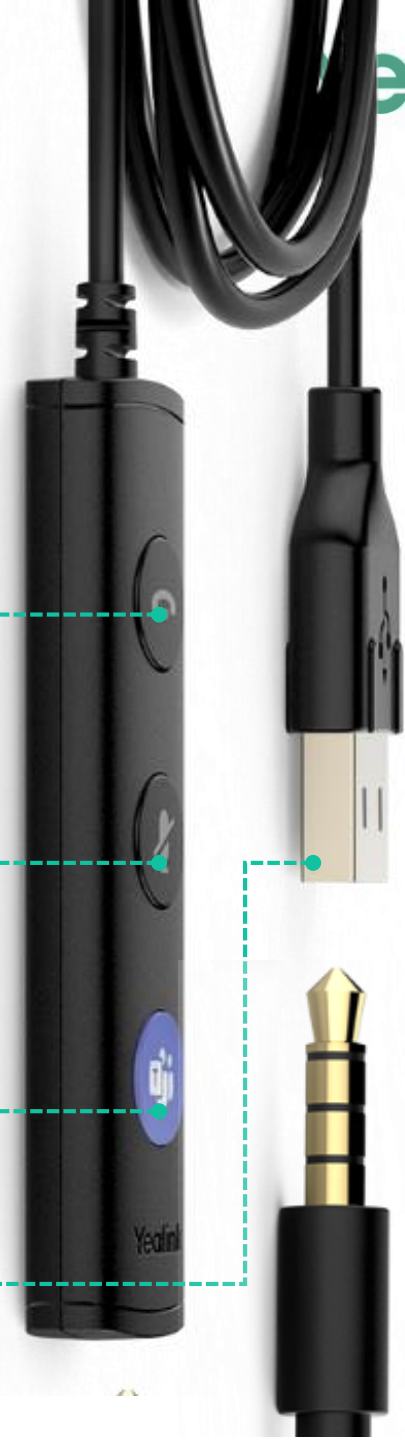

Teams Headset: UH36

Teams Certified UH36-Dual

- Binaural Ear (dual ear)
- USB-A 2.0, 3.5mm jack
- Noise-Canceling Microphone
- Leather Ear Cushions
- YHC20 Controller
- Microsoft Teams button

Teams Certified UH36-Mono

- Monaural Ear (single ear)
- USB-A 2.0, 3.5mm Jack
- Noise-Canceling Microphone
- Leather Ear Cushions
- YHC20 Controller
- Microsoft Teams button

Call pick up/
End Call Button

Mute or
Unmute Button

Teams Button

USB 2.0 Type-B Connectivity
3.5 mm mini-jack Connectivity