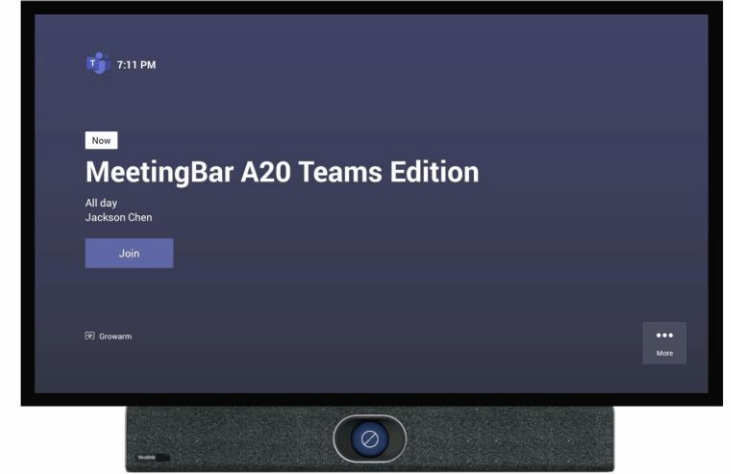

A20: 20MP Camera - See Everyone Clearly

133° super-wide-angle lens

20MP camera

8x digital zoom

Electric lens cap

Auto Framing Feature

Speaker Tracking Feature

A20: Multiple options for content sharing (by Q2, 2021)