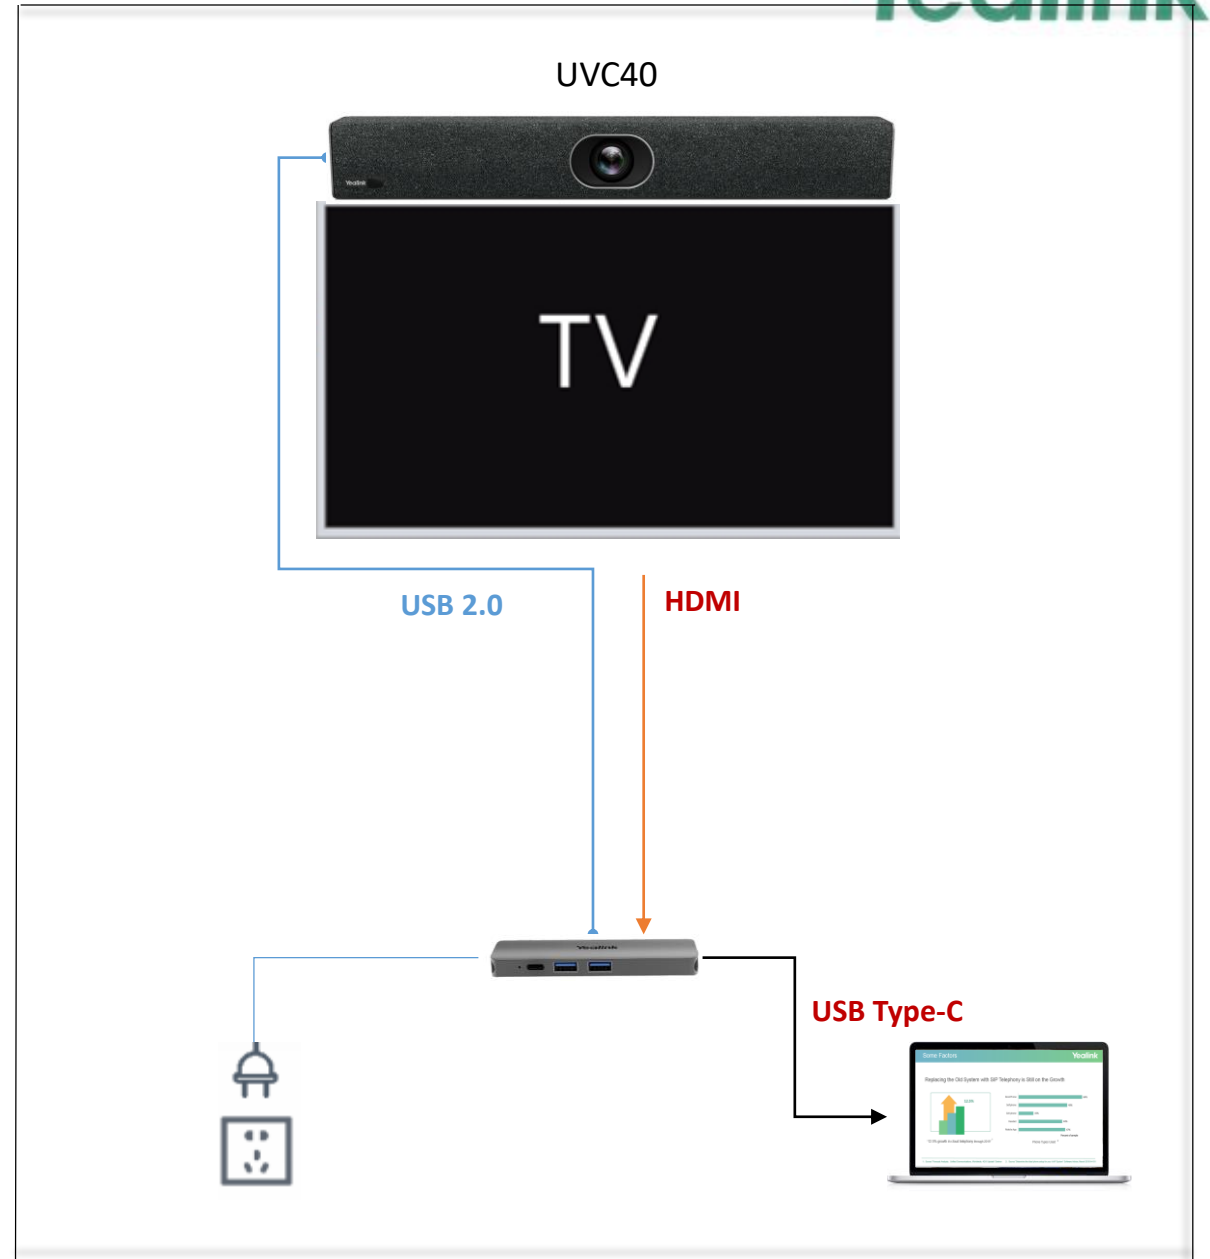

Local Content Sharing

Audio & Video BYOD meeting

Yealink BYOD Meeting Solution

Overview

UVC30-CP900-BYOD
Focus room

UVC40-BYOD
Huddle and Small room

UVC84 BYOD Kit -050
Medium and Large room

UVC84 BYOD Kit -210
Medium and Large room