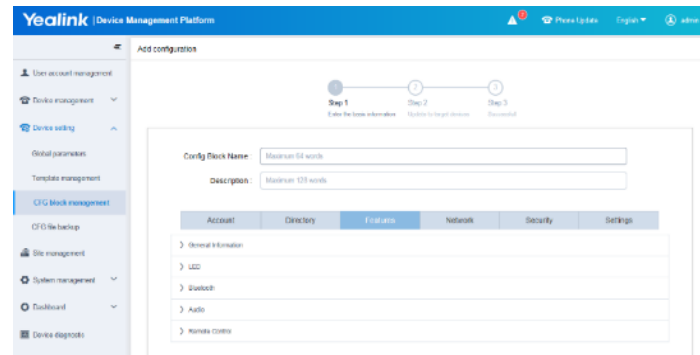

CFG block management