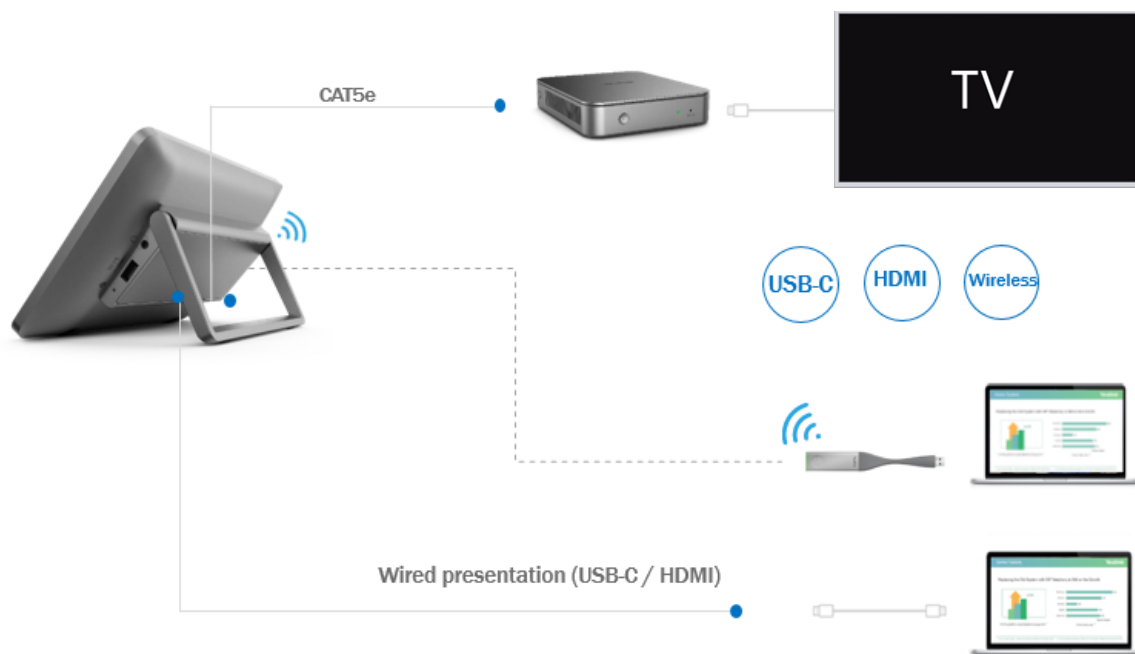

Yealink VCH Port

- Connect to Yealink MTouch II
- RJ45 interface
- Supports PoE

Pre-installed Software Package

Image

Windows 10 IoT Enterprise OS
MTR app
Yealink devices drivers and FW
Yealink camera control plug-in
Yealink Device Mgmt. Agent

Windows License

Windows 10 IoT license

Yealink MCore Mini-PC

Mini-PC dedicated for video room system

It takes into account both **aesthetics and practicability**, that fully **integrating the cable management** with itself to provide a flexible and reliable deployment solution for any meeting room.

Yealink MTouch II Supporting wireless content sharing

- HDMI or USB-C interface for different kinds of PC
- Instant sharing, simply plug WPP20 dongle into PC to share content with a single click.
- Share anywhere in meeting room without distance restriction, especially for larger rooms.
- Up to 4 wireless presentation dongle for each MTouch II
- Smoothly switch between wired presentation and wireless presentation

Yealink Content Sharing Solution: Multiple Options for Instant Content Sharing

USB-C

HDMI

WPP20
Wireless presentation pod

Yealink Plug-in on Touch Console for Camera Control

Key Features

- Integrate Camera PTZ control on MTouch, no need additional remote
- Presets feature and camera preview
- Status of peripherals