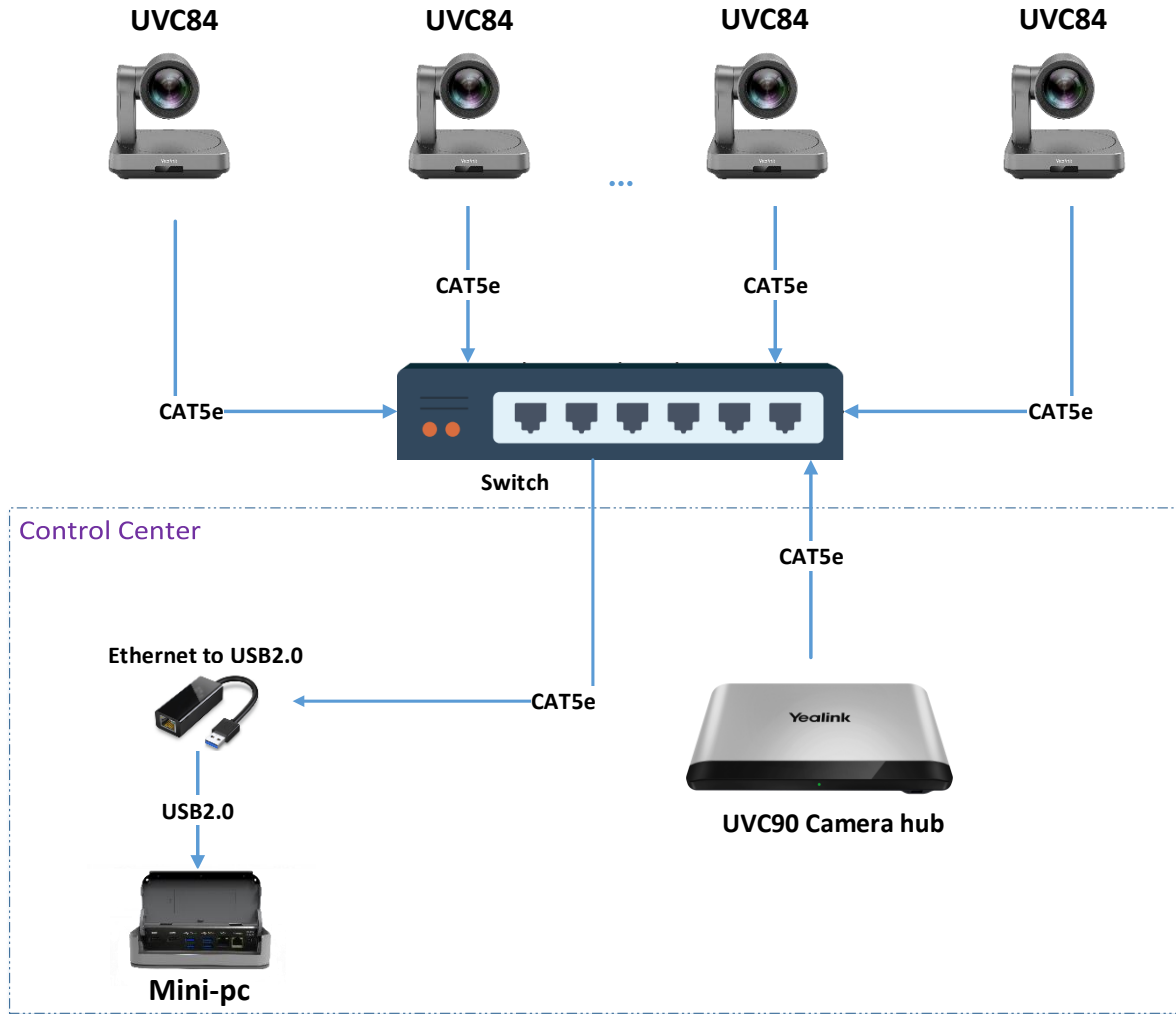

MVC940 for Training Room/ Classroom | up to 30 people

Training room / Classroom Solution Kit

MVC940

MVC940 for Training Room/ Classroom | up to 30 people

Multi Camera Solution, Camera layout

Include camera hub, [up to 9 cameras](#) working together. Meet extra large meeting room such as training room. With [Yealink camera control plug-in](#), set [camera layout](#) as surround, division or fullscreen.

Powerful Audio Solution

MVC940 can work with up to 8 VCM38 and 4 MSpeaker II, providing a powerful audio solution for extra large room.

Instant Content Sharing

MTouch II with either [USB-C](#) or [HDMI](#) input allows users to present content from laptop. [Wireless presentation](#) for even more flexibility. Simply plug in WPP20 to share content with a single click.

Training room / Classroom Solution Kit

MVC940

Yealink Full-scenario, **All-style** and One-stop Room Devices for Teams

Windows-based Teams Room System

MCore Base Kit

Mini-PC + Touch Console + Sharing

One-Brand Full Scenario Hardware Kits