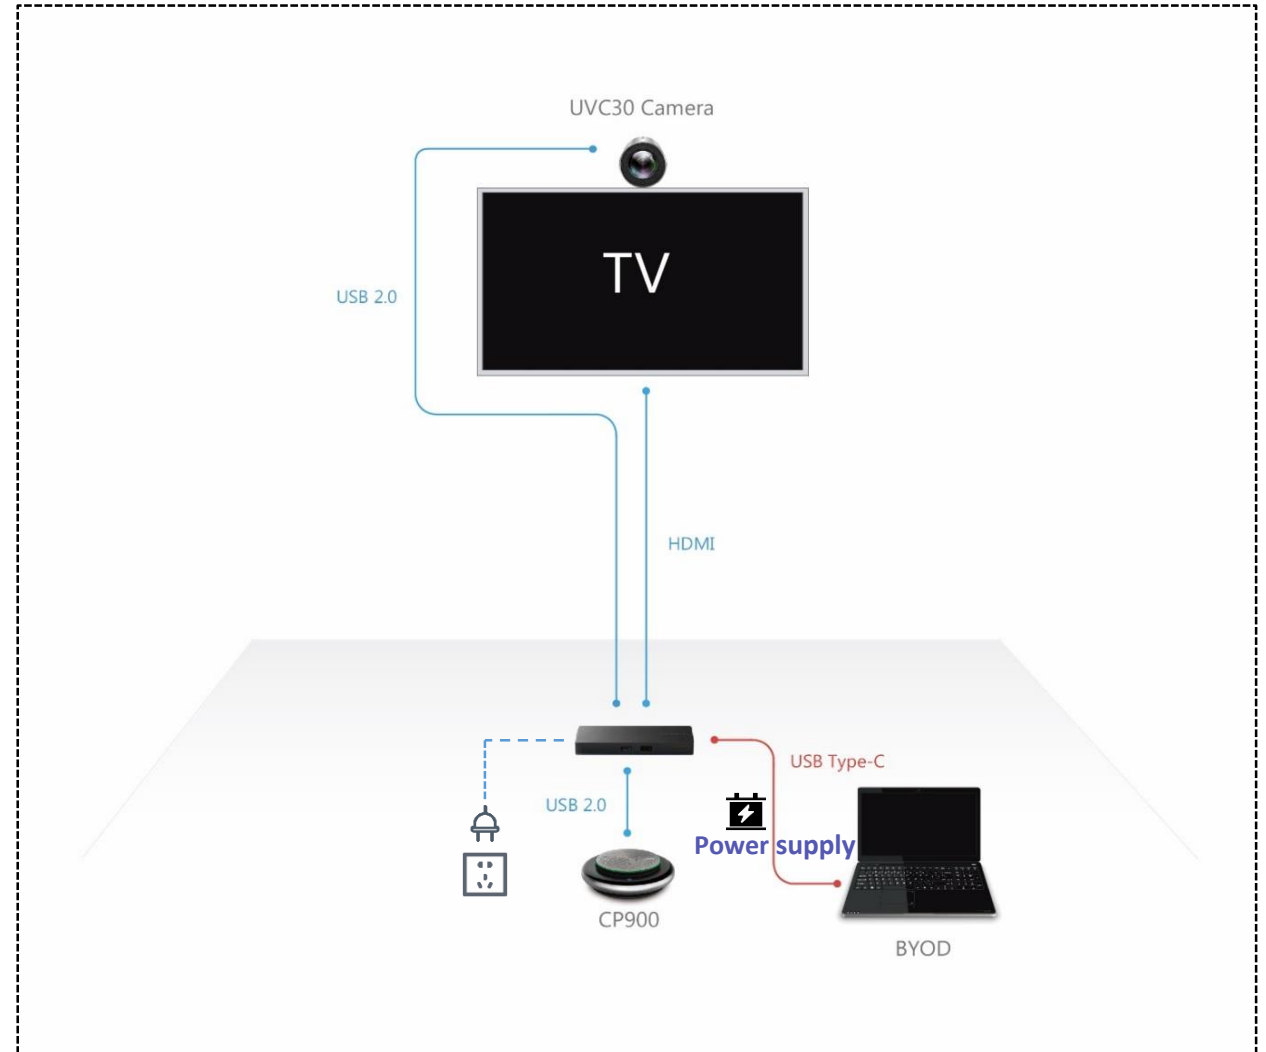

Local Content Sharing

Audio & Video BYOD meeting

Yealink BYOD Meeting Solution

Overview

UVC30-CP900-BYOD
Focus room

UVC40-BYOD
Huddle and Small room

UVC84 BYOD Kit -050
Medium and Large room

UVC84 BYOD Kit -210
Medium and Large room