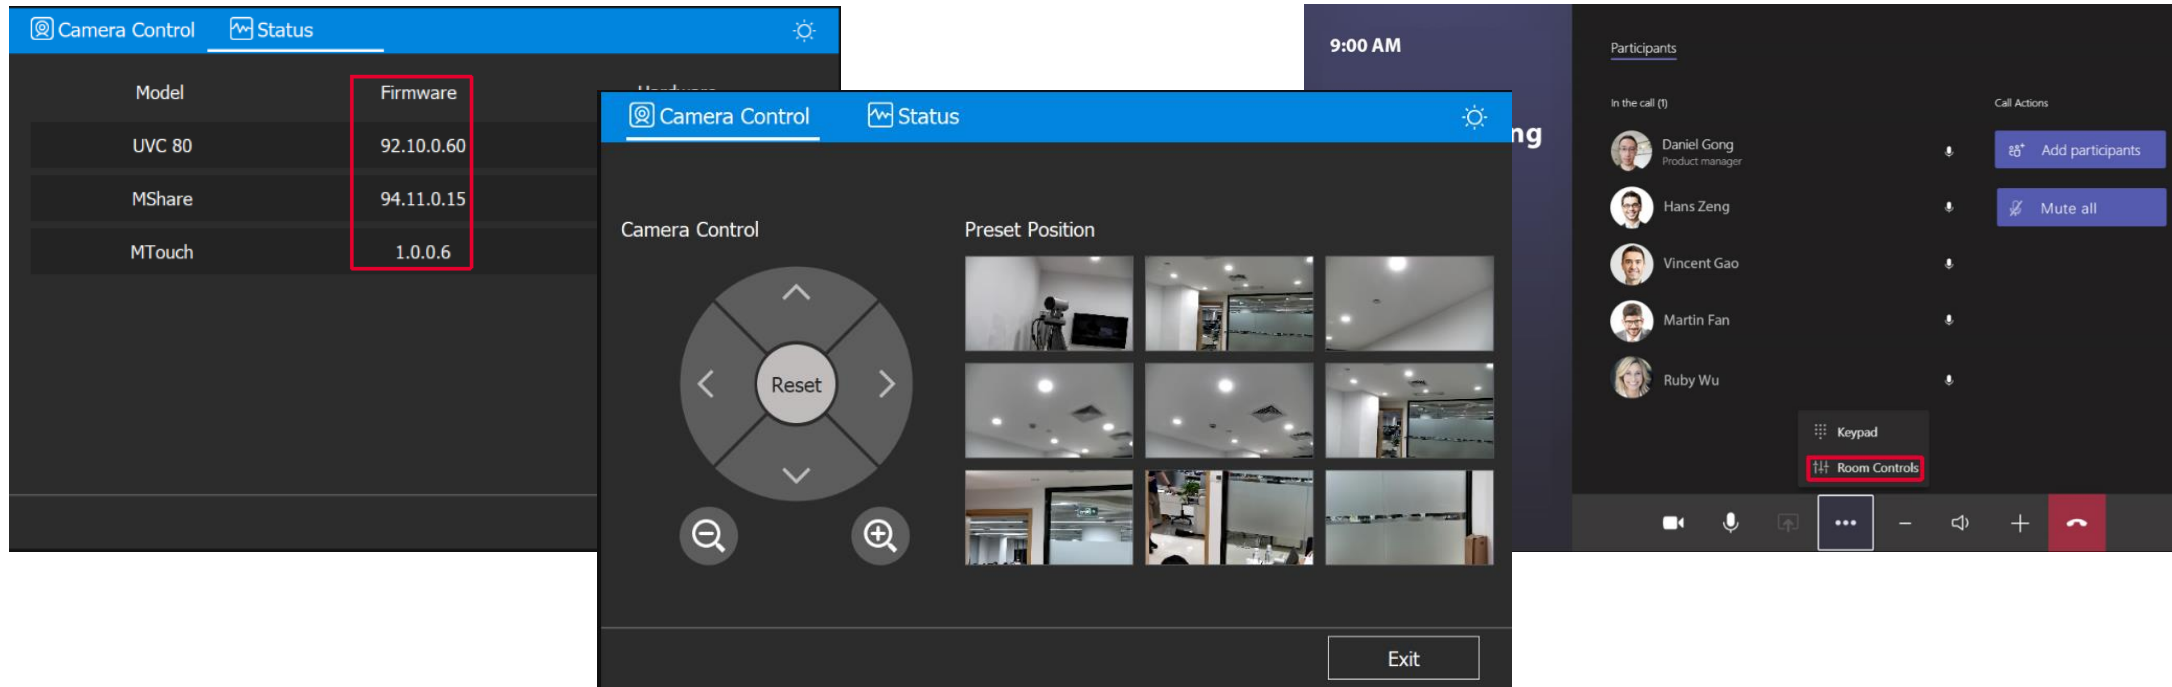

Yealink Content Sharing Solution: Multiple Options for Instant Content Sharing

USB-C

HDMI

WPP20
Wireless presentation pod

Yealink Plug-in on Touch Console for Camera Control

Key Features

- Integrate Camera PTZ control on MTouch, no need additional remote
- Presets feature and camera preview
- Status of peripherals