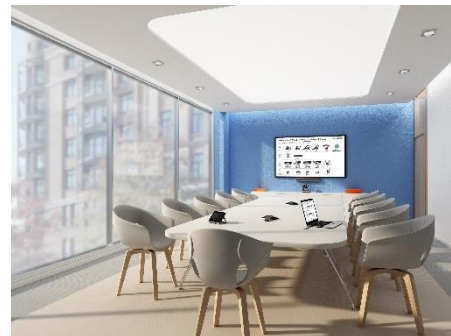

Yealink MTR for Windows Solution

Large

MVC400