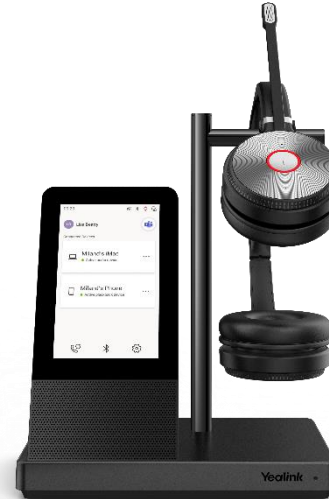

Base:

- 2x USB Connection
- Ringer
- 2.5mm Port (for Busylight)

Optional Accessories:

- Busylight
- Neckband for WH63 Convertible Headset

WH63

Standard DECT Wireless Headset

Headset: Convertible

- Yealink Acoustic Shield (2x Microphone)
- Busylight

Base:

- 2x USB Connection
- Ringer
- 2.5mm Port (for Busylight)

Optional Accessories:

- Busylight
- Neckband for WH63 Convertible Headset

WH66

Yealink UC Workstation

Headset: Dual/Mono

- Yealink Acoustic Shield (2x Microphone)
- Busylight

Base:

- 1x USB3.0 Connection, Bluetooth
- 4-inch Touch Screen
- Hands-free Speakerphone
- 2-Ports USB 3.0 Hub
- Ringer
- 2.5mm Port (for Busylight)

Optional Accessories:

- Mobile Phone Wireless Charger
- Busylight