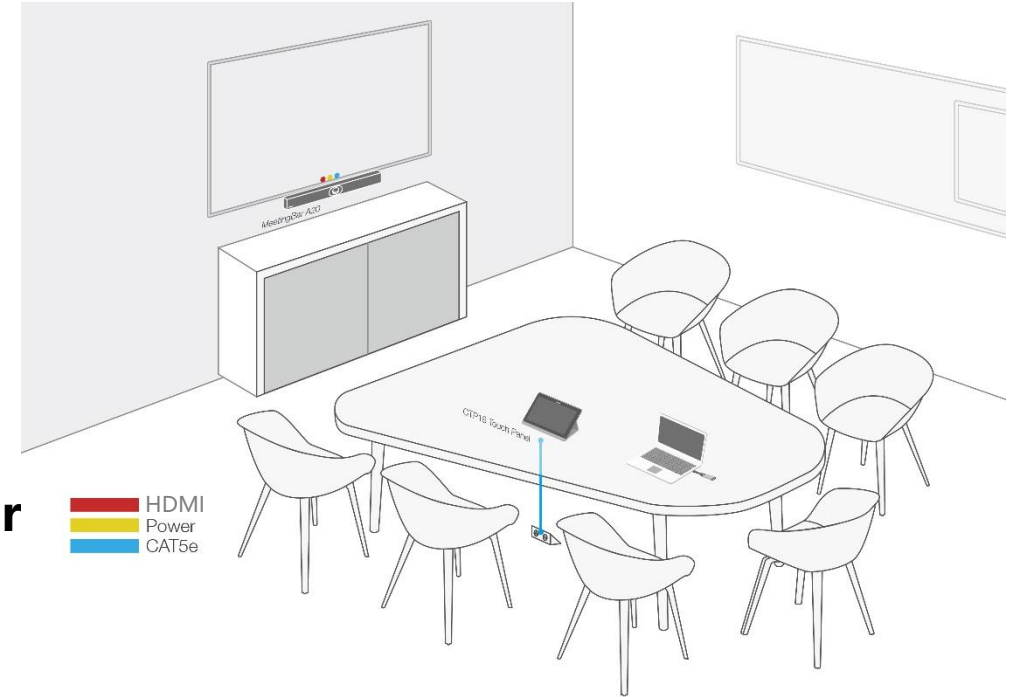

A20: All in One Design - Nothing but One Single Bar

Computing unit

Camera

Wi-Fi & Bluetooth

Microphones & Speaker

- Built-in computing unit, camera, mics and speaker.
- All-in-One design, without clutter cables.