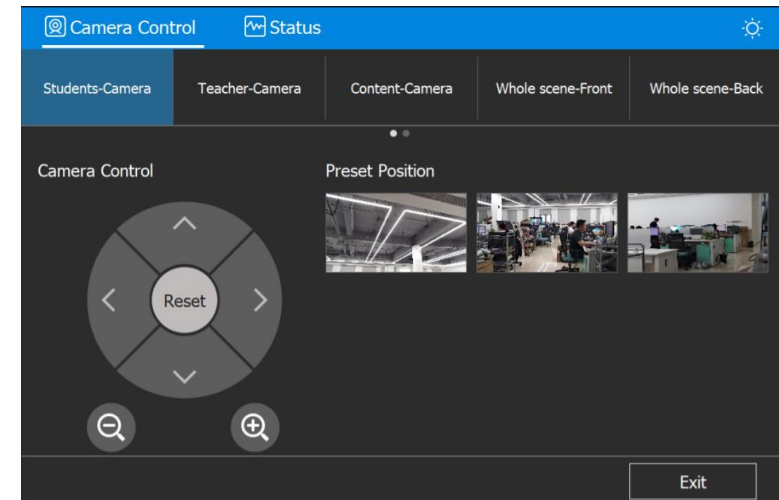

Training room / Classroom Solution Kit

MVC940