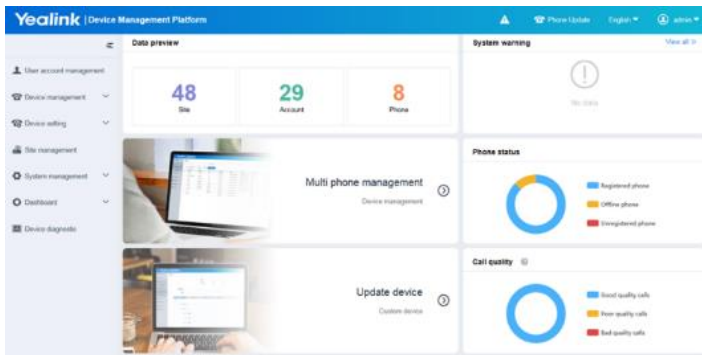

- On Pre & Cloud: Yealink Device Management Platform & Yealink Management Cloud Service

Welcome Page