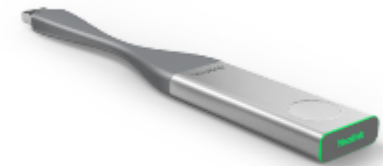

WPP20
Wireless presentation pod

Teams - Proximity join

Zoom - Direct sharing