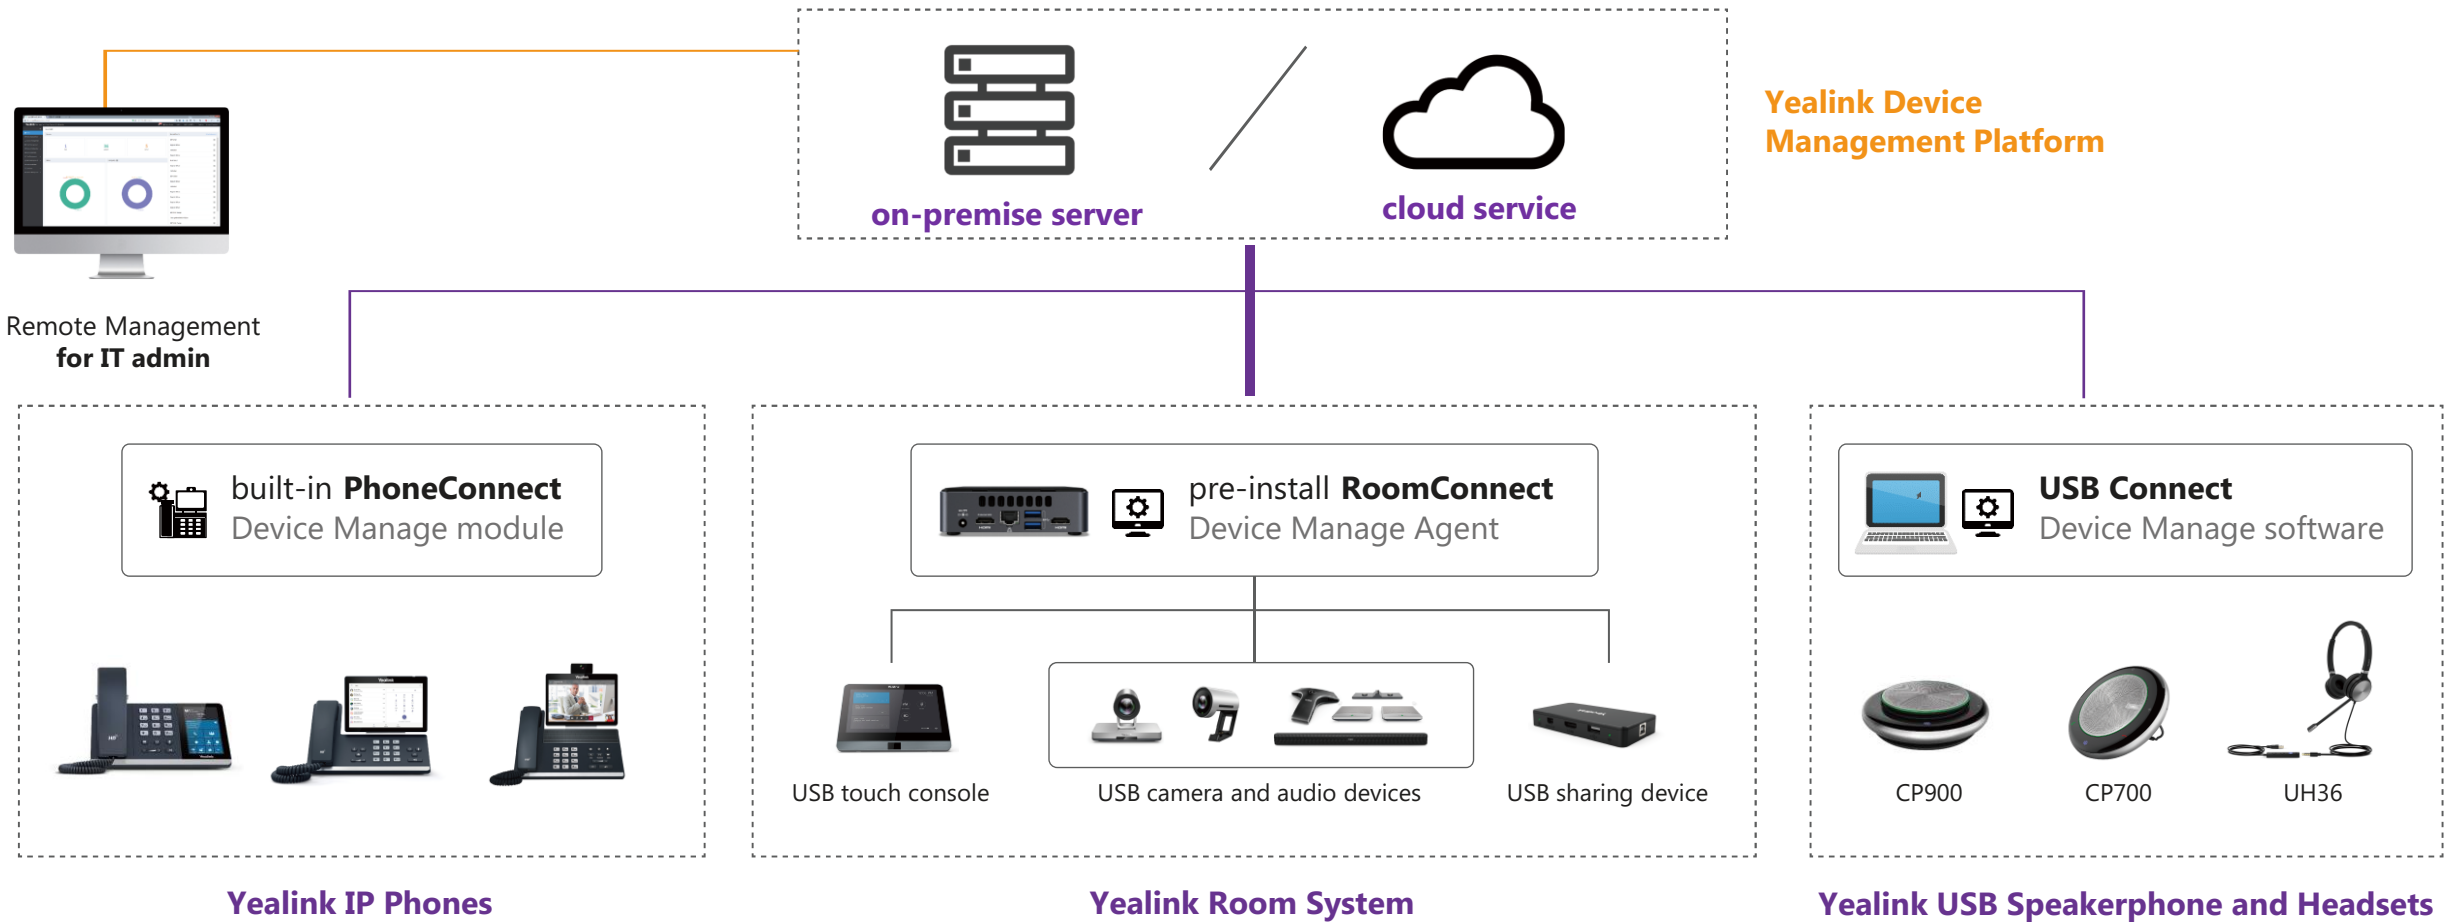

UVC20
Entry level FHD webcam

- 2MP 1080P full-HD camera
- **Intelligent human face exposure**
- Privacy shutter
- 1.8-meter USB cable

Personal Speakerphone

CP900
High-end USB speaker

- 6 beamforming mics array , 360 degree voice pick up
- Better full duplex effect than Jabra
- The microphone array can achieve better noise reduction effect
- Easy Plug-and-Play via USB or Bluetooth
- Excellent Battery Life for up to 12 Hours of Talk Time
- The CP900 is the first Microsoft Teams certified USB speaker

CP700
Middle-end USB speaker

- 2 x Omni-directional microphone while Jabra510 only have one, better 360 degree voice pick up
- Better full duplex effect than Jabra
- Easy Plug-and-Play via USB or Bluetooth
- Good for Music

Yealink Devices Management (YMCS & YDMP)

Yealink Device Management Platform for **one-stop** UC Devices

Dashboard

Monitoring and Alert

Update & Config

Remote Diagnosis

Open API

Deployment and Management Tool

- Manage all device from Yealink, including SFB, Teams Phone, Room Systems, USB Devices.

- On Pre & Cloud: Yealink Device Management Platform & Yealink Management Cloud Service

Welcome Page

CFG block management