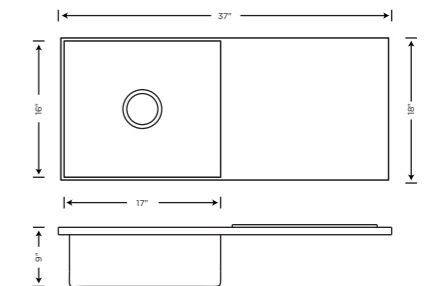

Item Code	Overall Size (LxWxD)	Bowl Size (AxBxD)	Description	Finish	MRP
KS02C08	37X18X9	17X16X9	Single Bowl With Drain Board SS 304 1mm Thickness	Satin	₹18495

KS02D10

Item Code	Overall Size (LxWxD)	Bowl Size (AxBxD)	Description	Finish	MRP
KS02D10	45X20X9	18X15X9	Double Bowl With Drain Board SS 304 1mm Thickness	Satin	₹24995

*Signature* (Handmade R-10 Series)

Item Code	Overall Size (LxWxD)	Bowl Size (AxBxD)	Description	Finish	MRP
KS02A01	16X16X8	14X14X8	Single Bowl	SATIN	₹ 9495

Item Code	Overall Size (LxWxD)	Bowl Size (AxBxD)	Description	Finish	MRP
KS02A02	24X18X8.5	22X14X8.5	Single Bowl with Faucet Deck	SATIN	₹ 12995

Item Code	Overall Size (LxWxD)	Bowl Size (AxBxD)	Description	Finish	MRP
KS02B13	36X20X9	34X18X9	Double Bowl with Faucet Deck	SATIN	₹ 24995

*Castle* (Handmade R-10 Series)

Item Code	Overall Size (LxWxD)	Bowl Size (AxBxD)	Description	Finish	MRP
KS12A15	18X16X9	16X14X9	Single Bowl (Hand Made) SS 304 Grade 0.8mm Thickness with Coupling Waste Pipe 36" and Vegetable Basket	Satin	₹9195
KS12A13	21X18X9	19X16X9			₹9595
KS12A03	24X18X9	22X16X9			₹9995

Item Code	Overall Size (LxWxD)	Bowl Size (AxBxD)	Description	Finish	MRP
KS12B14	37X18X9	17X16X9	Double Bowl (Hand Made) SS 304 Grade 0.8mm Thickness	Satin	₹18595
KS12B12	45X20X9	21X18X9			₹19995

Item Code	Overall Size (LxWxD)	Bowl Size (AxBxD)	Description	Finish	MRP
KS12C08	37X18X9	17X16X9	Single Bowl With Drain Board SS 304 0.8mm Thickness	Satin	₹15995