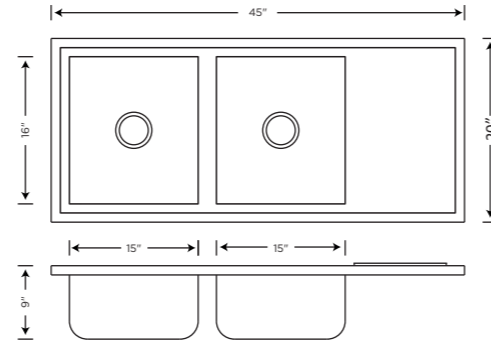

Item Code	Overall Size (LxWxD)	Bowl Size (AxBxD)	Description	Finish	MRP
KS02B13	36X20X9	34X18X9	Double Bowl with Faucet Deck	SATIN	₹ 24995

*Castle* (Handmade R-10 Series)

Item Code	Overall Size (LxWxD)	Bowl Size (AxBxD)	Description	Finish	MRP
KS12A15	18X16X9	16X14X9	Single Bowl (Hand Made) SS 304 Grade 0.8mm Thickness with Coupling Waste Pipe 36" and Vegetable Basket	Satin	₹9195
KS12A13	21X18X9	19X16X9			₹9595
KS12A03	24X18X9	22X16X9			₹9995

Item Code	Overall Size (LxWxD)	Bowl Size (AxBxD)	Description	Finish	MRP
KS12B14	37X18X9	17X16X9	Double Bowl (Hand Made) SS 304 Grade 0.8mm Thickness	Satin	₹18595
KS12B12	45X20X9	21X18X9			₹19995

Item Code	Overall Size (LxWxD)	Bowl Size (AxBxD)	Description	Finish	MRP
KS12C08	37X18X9	17X16X9	Single Bowl With Drain Board SS 304 0.8mm Thickness	Satin	₹15995

Note: Castle Is With 2.0mm Collar

**Castle** (Handmade R-10 Series)

Item Code	Overall Size (LxWxD)	Bowl Size (AxBxD)	Description	Finish	MRP
KS12D10	45X20X9	18X15X9	Double Bowl With Drain Board SS 304 Grade 0.8mm Thickness	Satin	₹19995