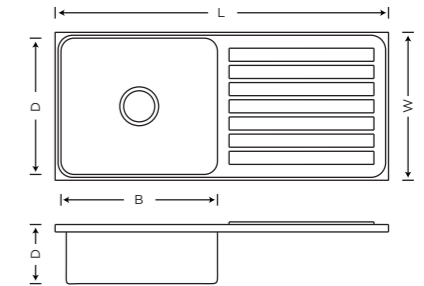

Item Code	Overall Size (LxWxD)	Bowl Size (AxBxD)	Description	Finish	MRP
KS12B14	37X18X9	17X16X9	Double Bowl (Hand Made) SS 304 Grade 0.8mm Thickness	Satin	₹18595
KS12B12	45X20X9	21X18X9			₹19995

Item Code	Overall Size (LxWxD)	Bowl Size (AxBxD)	Description	Finish	MRP
KS12C08	37X18X9	17X16X9	Single Bowl With Drain Board SS 304 0.8mm Thickness	Satin	₹15995

Note: Castle Is With 2.0mm Collar

**Castle** (Handmade R-10 Series)

Item Code	Overall Size (LxWxD)	Bowl Size (AxBxD)	Description	Finish	MRP
KS12D10	45X20X9	18X15X9	Double Bowl With Drain Board SS 304 Grade 0.8mm Thickness	Satin	₹19995

**Elegence** (Stainless Steel Press Sinks)

Item Code	Overall Size (LxWxD)	Bowl Size (AxBxD)	Description	Finish Hi-Glossy	Finish Satin
KS04A01	18X16X8	16X14X8	Single Bowl (Regular) SS 304 1.00mm Thickness ISI Grade	₹4845	₹5145
KS04A05	20X17X8	18X15X8		₹5395	₹5695
KS04A06	21X18X8	18X15X8		₹5845	₹6145
KS04A07	22X18X8	20X16X8		₹6245	₹6545
KS04A02	24X18X8	22X16X8		₹6545	₹6845
KS04A03	24X18X9	22X16X9		₹6995	₹7295
KS04A04	24X18X10	22X16X10		₹7295	₹7595
KS04A08	27X20X9	24X18X9		₹8845	₹9145

Note: Castle Is With 2.0mm Collar

**Elegence** (Stainless Steel Press Sinks)

Item Code	Overall Size (LxWxD)	Bowl Size (AxBxD)	Description	Finish	Finish
				Hi-Glossy	Satin
KS04B11	37X18X8	16X14X8	Double Bowl (Regular) SS 304 1.00mm Thickness ISI Grade	₹11995	₹12495
KS04B12	45X20X9	20X16X9		₹14495	₹14995