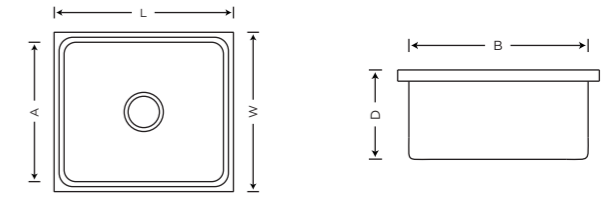

Quadro (Stainless Steel Press Sinks)

VARMORA
TILES • BATHWARE

Item Code	Overall Size (LxWxD)	Bowl Size (AxBxD)	Description	Finish	
				Hi-Glossy	Satin
KS03A01	18X16X8	16X14X8	Single Bowl (Premium) SS 304 Matt Square Coupling 1.00 mm Thickness	Satin	₹6045
KS03A06	21X18X8	18X15X8			₹6895
KS03A02	24X18X8	22X16X8			₹7695
KS03A03	24X18X9	22X16X9			₹7995