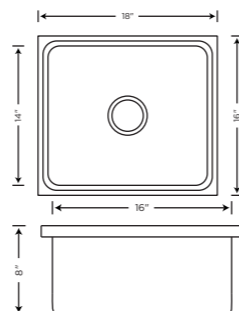

KS14A02  
EXPRESSO

**Overall Size**  
24X18X8  
**Bowl Size**  
22X16X8  
**Description**  
Single Bowl (Quartz)  
**MRP** ₹ 8495/-

KS14A02  
JADE BLACK

A sophisticated creation for  
luxurious kitchens

12  
COLOUR

KS01A01

<b>Overall Size</b> 21X18X8	
<b>Bowl Size</b> 18.4X15.3X8	
<b>Description</b> Single Bowl (Quartz)	
<b>Granite</b>	<b>Metallic</b>
<b>MRP</b>	<b>MRP</b>
₹7195	₹7995

KS01A06

<b>Overall Size</b> 24X18X8	
<b>Bowl Size</b> 22X16X8	
<b>Description</b> Single Bowl (Quartz)	
<b>Granite</b>	<b>Metallic</b>
<b>MRP</b>	<b>MRP</b>
₹7495	₹8295

KS01A02

<b>Overall Size</b> 36X18X9	
<b>Bowl Size</b> 18.8X15.5X9	
<b>Description</b> Single Bowl With Drain Board (Quartz)	
<b>Granite</b>	<b>Metallic</b>
<b>MRP</b>	<b>MRP</b>
₹11995	₹13495

KS01C08

- Scratch Resistant
- Easy To Clean