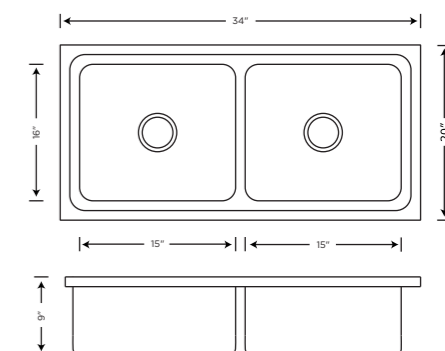

KS01A02

<b>Overall Size</b> 36X18X9	
<b>Bowl Size</b> 18.8X15.5X9	
<b>Description</b> Single Bowl With Drain Board (Quartz)	
<b>Granite</b>	<b>Metallic</b>
<b>MRP</b>	<b>MRP</b>
₹11995	₹13495

KS01C08

- Scratch Resistant
- Easy To Clean

KS01C15

<b>Overall Size</b> 45X20X9	
<b>Bowl Size</b> 20X17X9	
<b>Description</b> Double Bowl (Quartz)	
<b>Granite</b>	<b>Metallic</b>
<b>MRP</b>	<b>MRP</b>
₹16995	₹18995

KS01B12

<b>Overall Size</b> 33X22X10	
<b>Bowl Size</b> 20.51x18x10	
<b>Description</b> Single Bowl With Drain Board (Quartz)	
<b>Granite</b>	<b>Metallic</b>
<b>MRP</b>	<b>MRP</b>
₹11295	₹12495

KS01C09

<b>Overall Size</b> 34X20X9	
<b>Bowl Size</b> 32X16X9	
<b>Description</b> Double Bowl (Quartz)	
<b>Granite</b>	<b>Metallic</b>
<b>MRP</b>	<b>MRP</b>
₹12995	₹14495

KS01B16

- Scratch Resistant
- Easy To Clean