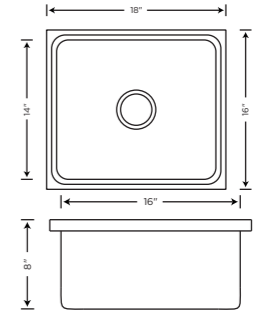

KS14A02  
EXPRESSO

**Overall Size**  
24X18X8  
**Bowl Size**  
22X16X8  
**Description**  
Single Bowl (Quartz)  
**MRP** ₹ 8495/-

KS14A02  
JADE BLACK

A sophisticated creation for  
luxurious kitchens

12  
COLOUR