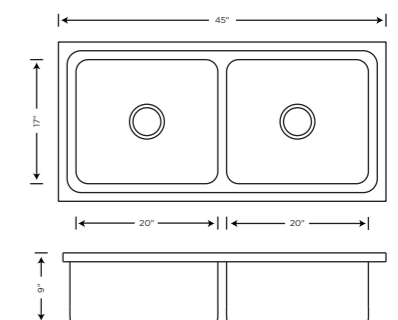

KS01A02

<b>Overall Size</b> 36X18X9	
<b>Bowl Size</b> 18.8X15.5X9	
<b>Description</b> Single Bowl With Drain Board (Quartz)	
<b>Granite</b>	<b>Metallic</b>
<b>MRP</b>	<b>MRP</b>
₹11995	₹13495

KS01C08

- Scratch Resistant
- Easy To Clean

- Stain Resistant
- 5 Year Warranty

Note: Actual Product Colors May Vary From Catalogue.

<b>Overall Size</b> 40X20X9	
<b>Bowl Size</b> 18.8X16.9X9	
<b>Description</b> Single Bowl With Drain Board (Quartz)	
<b>Granite</b>	<b>Metallic</b>
<b>MRP</b>	<b>MRP</b>
₹12995	₹14295

KS01C15

<b>Overall Size</b> 45X20X9	
<b>Bowl Size</b> 20X17X9	
<b>Description</b> Double Bowl (Quartz)	
<b>Granite</b>	<b>Metallic</b>
<b>MRP</b>	<b>MRP</b>
₹16995	₹18995

KS01B12

<b>Overall Size</b> 33X22X10	
<b>Bowl Size</b> 20.51x18x10	
<b>Description</b> Single Bowl With Drain Board (Quartz)	
<b>Granite</b>	<b>Metallic</b>
<b>MRP</b>	<b>MRP</b>
₹11295	₹12495