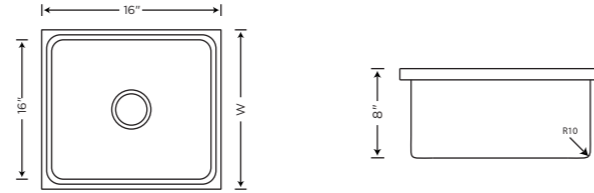

Item Code	Overall Size (LxWxD)	Bowl Size (AxBxD)	Description	Finish	MRP
KS02C08	37X18X9	17X16X9	Single Bowl With Drain Board SS 304 1mm Thickness	Satin	₹18495

KS02D10

Item Code	Overall Size (LxWxD)	Bowl Size (AxBxD)	Description	Finish	MRP
KS02D10	45X20X9	18X15X9	Double Bowl With Drain Board SS 304 1mm Thickness	Satin	₹24995

*Signature* (Handmade R-10 Series)

Item Code	Overall Size (LxWxD)	Bowl Size (AxBxD)	Description	Finish	MRP
KS02A01	16X16X8	14X14X8	Single Bowl	SATIN	₹ 9495

Item Code	Overall Size (LxWxD)	Bowl Size (AxBxD)	Description	Finish	MRP
KS02A02	24X18X8.5	22X14X8.5	Single Bowl with Faucet Deck	SATIN	₹ 12995

Item Code	Overall Size (LxWxD)	Bowl Size (AxBxD)	Description	Finish	MRP
KS02B13	36X20X9	34X18X9	Double Bowl with Faucet Deck	SATIN	₹ 24995

*Castle* (Handmade R-10 Series)

Item Code	Overall Size (LxWxD)	Bowl Size (AxBxD)	Description	Finish	MRP
KS12A15	18X16X9	16X14X9	Single Bowl (Hand Made) SS 304 Grade 0.8mm Thickness with Coupling Waste Pipe 36" and Vegetable Basket	Satin	₹9195
KS12A13	21X18X9	19X16X9			₹9595
KS12A03	24X18X9	22X16X9			₹9995