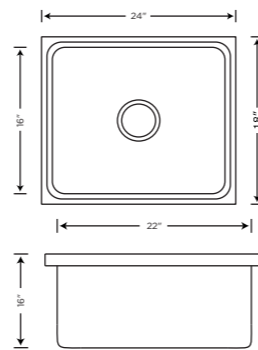

Overall Size
24X18X8
Bowl Size
22X16X8
Description
Single Bowl (Quartz)
MRP ₹ 8995/-

Overall Size
24X18X8
Bowl Size
22X16X8
Description
Single Bowl (Quartz)
MRP ₹ 8995/-

Overall Size
24X18X8
Bowl Size
22X16X8
Description
Single Bowl (Quartz)
MRP ₹ 8995/-

Overall Size
24X18X8
Bowl Size
22X16X8
Description
Single Bowl (Quartz)
MRP ₹ 8995/-

- Scratch Resistant
- Easy To Clean

- Stain Resistant
- 5 Year Warranty

Note: Actual Product Colors May Vary From Catalogue.

Overall Size
24X18X8
Bowl Size
22X16X8
Description
Single Bowl (Quartz)
MRP ₹ 8995/-

Overall Size
24X18X8
Bowl Size
22X16X8
Description
Single Bowl (Quartz)
MRP ₹ 8495/-

A sophisticated creation for
luxurious kitchens

12
COLOUR

Varmora Quartz Sinks are made in 12 different colors to allow them to seamlessly reside in your kitchens.