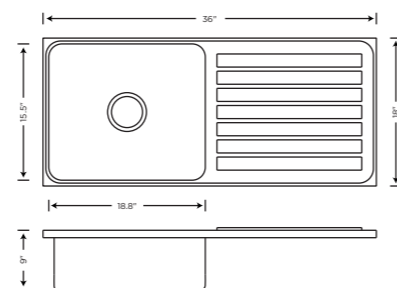

KS14A02  
EXPRESSO

**Overall Size**  
24X18X8  
**Bowl Size**  
22X16X8  
**Description**  
Single Bowl (Quartz)  
**MRP** ₹ 8495/-

KS14A02  
JADE BLACK

A sophisticated creation for  
luxurious kitchens

12  
COLOUR

Varmora Quartz Sinks are made in 12 different colors to allow them to seamlessly reside in your kitchens.

<b>Overall Size</b> 18X16X8	
<b>Bowl Size</b> 16X14X8	
<b>Description</b> Single Bowl (Quartz)	
<b>Granite</b>	<b>Metallic</b>
<b>MRP</b>	<b>MRP</b>
₹5795	₹6395

KS01A01

<b>Overall Size</b> 21X18X8	
<b>Bowl Size</b> 18.4X15.3X8	
<b>Description</b> Single Bowl (Quartz)	
<b>Granite</b>	<b>Metallic</b>
<b>MRP</b>	<b>MRP</b>
₹7195	₹7995

KS01A06

<b>Overall Size</b> 24X18X8	
<b>Bowl Size</b> 22X16X8	
<b>Description</b> Single Bowl (Quartz)	
<b>Granite</b>	<b>Metallic</b>
<b>MRP</b>	<b>MRP</b>
₹7495	₹8295

KS01A02

<b>Overall Size</b> 36X18X9	
<b>Bowl Size</b> 18.8X15.5X9	
<b>Description</b> Single Bowl With Drain Board (Quartz)	
<b>Granite</b>	<b>Metallic</b>
<b>MRP</b>	<b>MRP</b>
₹11995	₹13495

KS01C08

- Scratch Resistant
- Easy To Clean