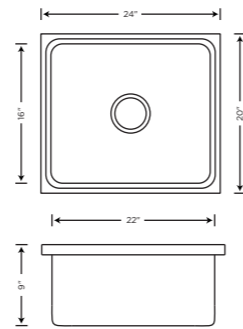

KS01C15

<b>Overall Size</b> 45X20X9	
<b>Bowl Size</b> 20X17X9	
<b>Description</b> Double Bowl (Quartz)	
<b>Granite</b>	<b>Metallic</b>
<b>MRP</b>	<b>MRP</b>
₹16995	₹18995

KS01B12

<b>Overall Size</b> 33X22X10	
<b>Bowl Size</b> 20.51x18x10	
<b>Description</b> Single Bowl With Drain Board (Quartz)	
<b>Granite</b>	<b>Metallic</b>
<b>MRP</b>	<b>MRP</b>
₹11295	₹12495

KS01C09

<b>Overall Size</b> 34X20X9	
<b>Bowl Size</b> 32X16X9	
<b>Description</b> Double Bowl (Quartz)	
<b>Granite</b>	<b>Metallic</b>
<b>MRP</b>	<b>MRP</b>
₹12995	₹14495

KS01B16

- Scratch Resistant
- Easy To Clean

- Stain Resistant
- 5 Year Warranty

Note: Actual Product Colors May Vary From Catalogue.

*Waltz* (Quartz Sinks)

<b>Overall Size</b> 31X20X9	
<b>Bowl Size</b> 29X16X9	
<b>Description</b> Single Bowl (Quartz)	
<b>Granite</b>	<b>Metallic</b>
<b>MRP</b>	<b>MRP</b>
₹11295	₹12295

KS01A03

<b>Overall Size</b> 24X20X9	
<b>Bowl Size</b> 22X16X9	
<b>Description</b> Single Bowl (Quartz)	
<b>Granite</b>	<b>Metallic</b>
<b>MRP</b>	<b>MRP</b>
₹9495	₹9995

KS01A04

*Signature* (Handmade R-10 Series)