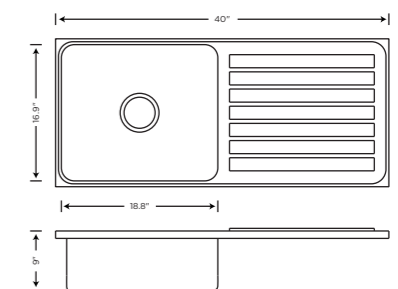

KS01A01

<b>Overall Size</b> 21X18X8	
<b>Bowl Size</b> 18.4X15.3X8	
<b>Description</b> Single Bowl (Quartz)	
<b>Granite</b>	<b>Metallic</b>
<b>MRP</b>	<b>MRP</b>
₹7195	₹7995

KS01A06

<b>Overall Size</b> 24X18X8	
<b>Bowl Size</b> 22X16X8	
<b>Description</b> Single Bowl (Quartz)	
<b>Granite</b>	<b>Metallic</b>
<b>MRP</b>	<b>MRP</b>
₹7495	₹8295

KS01A02

<b>Overall Size</b> 36X18X9	
<b>Bowl Size</b> 18.8X15.5X9	
<b>Description</b> Single Bowl With Drain Board (Quartz)	
<b>Granite</b>	<b>Metallic</b>
<b>MRP</b>	<b>MRP</b>
₹11995	₹13495

KS01C08

- Scratch Resistant
- Easy To Clean

- Stain Resistant
- 5 Year Warranty

Note: Actual Product Colors May Vary From Catalogue.

<b>Overall Size</b> 40X20X9	
<b>Bowl Size</b> 18.8X16.9X9	
<b>Description</b> Single Bowl With Drain Board (Quartz)	
<b>Granite</b>	<b>Metallic</b>
<b>MRP</b>	<b>MRP</b>
₹12995	₹14295

KS01C15

<b>Overall Size</b> 45X20X9	
<b>Bowl Size</b> 20X17X9	
<b>Description</b> Double Bowl (Quartz)	
<b>Granite</b>	<b>Metallic</b>
<b>MRP</b>	<b>MRP</b>
₹16995	₹18995

KS01B12

<b>Overall Size</b> 33X22X10	
<b>Bowl Size</b> 20.51x18x10	
<b>Description</b> Single Bowl With Drain Board (Quartz)	
<b>Granite</b>	<b>Metallic</b>
<b>MRP</b>	<b>MRP</b>
₹11295	₹12495