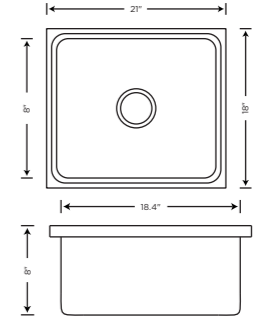

KS14A02  
CANARY

**Overall Size**  
24X18X8  
**Bowl Size**  
22X16X8  
**Description**  
Single Bowl (Quartz)  
**MRP** ₹ 8995/-

KS14A02  
FRENCH ROSE

**Overall Size**  
24X18X8  
**Bowl Size**  
22X16X8  
**Description**  
Single Bowl (Quartz)  
**MRP** ₹ 8995/-

KS14A02  
EXPRESSO

**Overall Size**  
24X18X8  
**Bowl Size**  
22X16X8  
**Description**  
Single Bowl (Quartz)  
**MRP** ₹ 8495/-

KS14A02  
JADE BLACK

A sophisticated creation for  
luxurious kitchens

12  
COLOUR