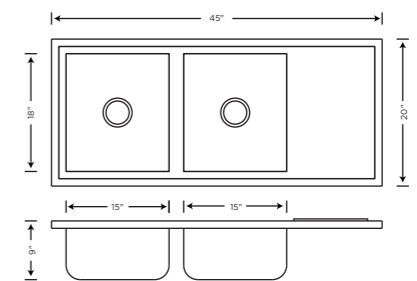

*Signature* (Handmade R-10 Series)

Item Code	Overall Size (LxWxD)	Bowl Size (AxBxD)	Description	Finish	MRP
KS02B14	37X18X9	17X16X9	Double Bowl (Hand Made) SS 304 Grade 1mm Thickness	Satin	₹21995
KS02B12	45X20X9	21X18X9			₹23995

Item Code	Overall Size (LxWxD)	Bowl Size (AxBxD)	Description	Finish	MRP
KS02C08	37X18X9	17X16X9	Single Bowl With Drain Board SS 304 1mm Thickness	Satin	₹18495

KS02D10

Item Code	Overall Size (LxWxD)	Bowl Size (AxBxD)	Description	Finish	MRP
KS02D10	45X20X9	18X15X9	Double Bowl With Drain Board SS 304 1mm Thickness	Satin	₹24995