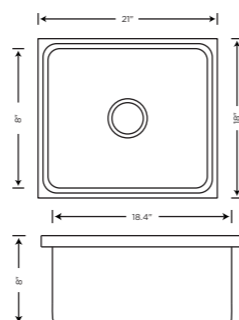

KS14A02  
EXPRESSO

**Overall Size**  
24X18X8  
**Bowl Size**  
22X16X8  
**Description**  
Single Bowl (Quartz)  
**MRP** ₹ 8495/-

KS14A02  
JADE BLACK

A sophisticated creation for  
luxurious kitchens

12  
COLOUR

Varmora Quartz Sinks are made in 12 different colors to allow them to seamlessly reside in your kitchens.

<b>Overall Size</b> 18X16X8	
<b>Bowl Size</b> 16X14X8	
<b>Description</b> Single Bowl (Quartz)	
<b>Granite</b>	<b>Metallic</b>
<b>MRP</b>	<b>MRP</b>
₹5795	₹6395

KS01A01

<b>Overall Size</b> 21X18X8	
<b>Bowl Size</b> 18.4X15.3X8	
<b>Description</b> Single Bowl (Quartz)	
<b>Granite</b>	<b>Metallic</b>
<b>MRP</b>	<b>MRP</b>
₹7195	₹7995

KS01A06

<b>Overall Size</b> 24X18X8	
<b>Bowl Size</b> 22X16X8	
<b>Description</b> Single Bowl (Quartz)	
<b>Granite</b>	<b>Metallic</b>
<b>MRP</b>	<b>MRP</b>
₹7495	₹8295

KS01A02

<b>Overall Size</b> 36X18X9	
<b>Bowl Size</b> 18.8X15.5X9	
<b>Description</b> Single Bowl With Drain Board (Quartz)	
<b>Granite</b>	<b>Metallic</b>
<b>MRP</b>	<b>MRP</b>
₹11995	₹13495

KS01C08

- Scratch Resistant
- Easy To Clean