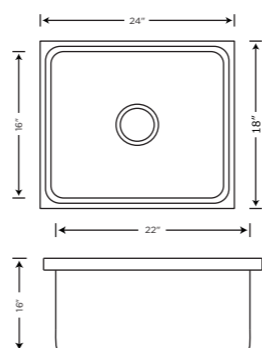

KS01A01

<b>Overall Size</b> 21X18X8	
<b>Bowl Size</b> 18.4X15.3X8	
<b>Description</b> Single Bowl (Quartz)	
<b>Granite</b>	<b>Metallic</b>
<b>MRP</b>	<b>MRP</b>
₹7195	₹7995

KS01A06

<b>Overall Size</b> 24X18X8	
<b>Bowl Size</b> 22X16X8	
<b>Description</b> Single Bowl (Quartz)	
<b>Granite</b>	<b>Metallic</b>
<b>MRP</b>	<b>MRP</b>
₹7495	₹8295

KS01A02

<b>Overall Size</b> 36X18X9	
<b>Bowl Size</b> 18.8X15.5X9	
<b>Description</b> Single Bowl With Drain Board (Quartz)	
<b>Granite</b>	<b>Metallic</b>
<b>MRP</b>	<b>MRP</b>
₹11995	₹13495

KS01C08

- Scratch Resistant
- Easy To Clean

KS01C15

<b>Overall Size</b> 45X20X9	
<b>Bowl Size</b> 20X17X9	
<b>Description</b> Double Bowl (Quartz)	
<b>Granite</b>	<b>Metallic</b>
<b>MRP</b>	<b>MRP</b>
₹16995	₹18995

KS01B12

<b>Overall Size</b> 33X22X10	
<b>Bowl Size</b> 20.51x18x10	
<b>Description</b> Single Bowl With Drain Board (Quartz)	
<b>Granite</b>	<b>Metallic</b>
<b>MRP</b>	<b>MRP</b>
₹11295	₹12495