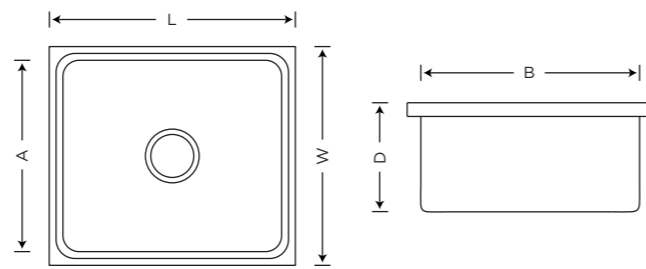

Elegence (Stainless Steel Press Sinks)

Item Code	Overall Size (LxWxD)	Bowl Size (AxBxD)	Description	Finish Hi-Glossy	Finish Satin
KS04A01	18X16X8	16X14X8	Single Bowl (Regular) SS 304 1.00mm Thickness ISI Grade	₹4845	₹5145
KS04A05	20X17X8	18X15X8		₹5395	₹5695
KS04A06	21X18X8	18X15X8		₹5845	₹6145
KS04A07	22X18X8	20X16X8		₹6245	₹6545
KS04A02	24X18X8	22X16X8		₹6545	₹6845
KS04A03	24X18X9	22X16X9		₹6995	₹7295
KS04A04	24X18X10	22X16X10		₹7295	₹7595
KS04A08	27X20X9	24X18X9		₹8845	₹9145

Note: Castle Is With 2.0mm Collar