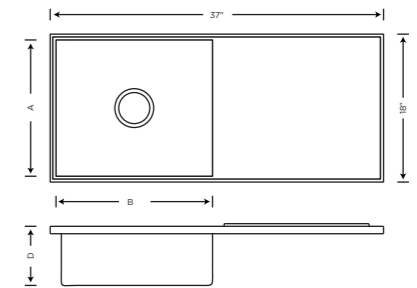

KS01A03

<b>Overall Size</b> 24X20X9	
<b>Bowl Size</b> 22X16X9	
<b>Description</b> Single Bowl (Quartz)	
<b>Granite</b>	<b>Metallic</b>
<b>MRP</b>	<b>MRP</b>
₹9495	₹9995

KS01A04

*Signature* (Handmade R-10 Series)

CHAMPAGNE GOLD

BLACK

ROSE GOLD

Item Code	Overall Size (LxWxD)	Bowl Size (AxBxD)	Description	Finish	MRP
KS02A15	18X16X9	16X14X9	Single Bowl (Hand Made) SS 304 1mm Thickness	Satin	₹10645
KS02A13	21X18X9	19X16X9			₹11495
KS02A03	24X18X9	22X16X9	Single Bowl (Hand Made) Black SS 304 1mm Thickness		₹11995
KS02A03	24X18X9	22X16X9			₹19995
KS02A03	24X18X9	22X16X9	Single Bowl (Hand Made) Champagne Gold / Rose Gold SS 304 1mm Thickness		₹17495

*Signature* (Handmade R-10 Series)

Item Code	Overall Size (LxWxD)	Bowl Size (AxBxD)	Description	Finish	MRP
KS02B14	37X18X9	17X16X9	Double Bowl (Hand Made) SS 304 Grade 1mm Thickness	Satin	₹21995
KS02B12	45X20X9	21X18X9			₹23995

Item Code	Overall Size (LxWxD)	Bowl Size (AxBxD)	Description	Finish	MRP
KS02C08	37X18X9	17X16X9	Single Bowl With Drain Board SS 304 1mm Thickness	Satin	₹18495

KS02D10

Item Code	Overall Size (LxWxD)	Bowl Size (AxBxD)	Description	Finish	MRP
KS02D10	45X20X9	18X15X9	Double Bowl With Drain Board SS 304 1mm Thickness	Satin	₹24995