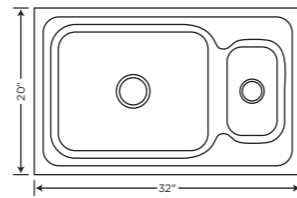

Item Code	Overall Size (LxWxD)	Bowl Size (AxBxD)	Description	Finish Hi-Glossy	Finish Satin
KS06A01	32X20X9	29X17X9	Single Bowl - Designer	₹12225	₹12475