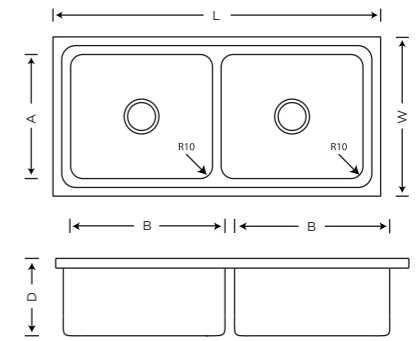

CHAMPAGNE GOLD

BLACK

ROSE GOLD

Item Code	Overall Size (LxWxD)	Bowl Size (AxBxD)	Description	Finish	MRP
KS02A15	18X16X9	16X14X9	Single Bowl (Hand Made) SS 304 1mm Thickness	Satin	₹10645
KS02A13	21X18X9	19X16X9			₹11495
KS02A03	24X18X9	22X16X9	Single Bowl (Hand Made) Black SS 304 1mm Thickness		₹11995
KS02A03	24X18X9	22X16X9			₹19995
KS02A03	24X18X9	22X16X9	Single Bowl (Hand Made) Champagne Gold / Rose Gold SS 304 1mm Thickness		₹17495

*Signature* (Handmade R-10 Series)

Item Code	Overall Size (LxWxD)	Bowl Size (AxBxD)	Description	Finish	MRP
KS02B14	37X18X9	17X16X9	Double Bowl (Hand Made) SS 304 Grade 1mm Thickness	Satin	₹21995
KS02B12	45X20X9	21X18X9			₹23995

Item Code	Overall Size (LxWxD)	Bowl Size (AxBxD)	Description	Finish	MRP
KS02C08	37X18X9	17X16X9	Single Bowl With Drain Board SS 304 1mm Thickness	Satin	₹18495

KS02D10

Item Code	Overall Size (LxWxD)	Bowl Size (AxBxD)	Description	Finish	MRP
KS02D10	45X20X9	18X15X9	Double Bowl With Drain Board SS 304 1mm Thickness	Satin	₹24995