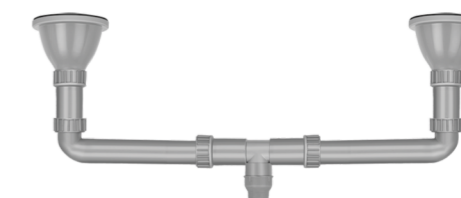

## Accessories

Item Code: KS07E01 | MRP: ₹595  
Waste Coupling

Item Code: KS07E02 | MRP: ₹745  
Waste Coupling With Basket

Item Code: KS07E03 | MRP: ₹3795  
Vegetable Colander

Item Code: KS07E05 | MRP: ₹3595  
Chopping Board (Toughened Glass)

Item Code: KS07E04 | MRP: ₹675  
PVC Connector For Double Bowl