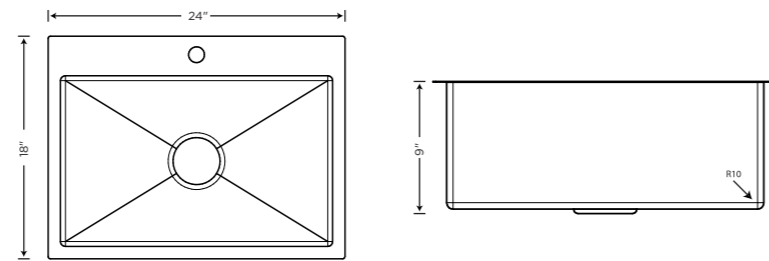

Item Code	Overall Size (LxWxD)	Bowl Size (AxBxD)	Description	Finish	MRP
KS02C08	37X18X9	17X16X9	Single Bowl With Drain Board SS 304 1mm Thickness	Satin	₹18495

KS02D10

Item Code	Overall Size (LxWxD)	Bowl Size (AxBxD)	Description	Finish	MRP
KS02D10	45X20X9	18X15X9	Double Bowl With Drain Board SS 304 1mm Thickness	Satin	₹24995

*Signature* (Handmade R-10 Series)

Item Code	Overall Size (LxWxD)	Bowl Size (AxBxD)	Description	Finish	MRP
KS02A01	16X16X8	14X14X8	Single Bowl	SATIN	₹ 9495

Item Code	Overall Size (LxWxD)	Bowl Size (AxBxD)	Description	Finish	MRP
KS02A02	24X18X8.5	22X14X8.5	Single Bowl with Faucet Deck	SATIN	₹ 12995