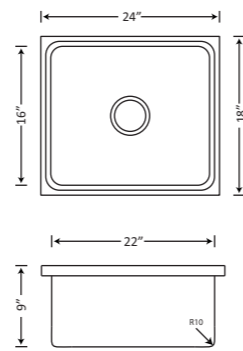

KS01A03

<b>Overall Size</b> 24X20X9	
<b>Bowl Size</b> 22X16X9	
<b>Description</b> Single Bowl (Quartz)	
<b>Granite</b>	<b>Metallic</b>
<b>MRP</b>	<b>MRP</b>
₹9495	₹9995

KS01A04

*Signature* (Handmade R-10 Series)

CHAMPAGNE GOLD

BLACK

ROSE GOLD

Item Code	Overall Size (LxWxD)	Bowl Size (AxBxD)	Description	Finish	MRP
KS02A15	18X16X9	16X14X9	Single Bowl (Hand Made) SS 304 1mm Thickness	Satin	₹10645
KS02A13	21X18X9	19X16X9			₹11495
KS02A03	24X18X9	22X16X9	Single Bowl (Hand Made) Black SS 304 1mm Thickness		₹11995
KS02A03	24X18X9	22X16X9			₹19995
KS02A03	24X18X9	22X16X9	Single Bowl (Hand Made) Champagne Gold / Rose Gold SS 304 1mm Thickness		₹17495

*Signature* (Handmade R-10 Series)

Item Code	Overall Size (LxWxD)	Bowl Size (AxBxD)	Description	Finish	MRP
KS02B14	37X18X9	17X16X9	Double Bowl (Hand Made) SS 304 Grade 1mm Thickness	Satin	₹21995
KS02B12	45X20X9	21X18X9			₹23995

Item Code	Overall Size (LxWxD)	Bowl Size (AxBxD)	Description	Finish	MRP
KS02C08	37X18X9	17X16X9	Single Bowl With Drain Board SS 304 1mm Thickness	Satin	₹18495

KS02D10

Item Code	Overall Size (LxWxD)	Bowl Size (AxBxD)	Description	Finish	MRP
KS02D10	45X20X9	18X15X9	Double Bowl With Drain Board SS 304 1mm Thickness	Satin	₹24995