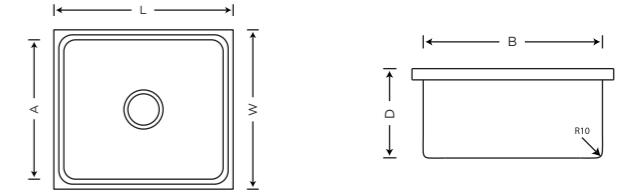

Item Code	Overall Size (LxWxD)	Bowl Size (AxBxD)	Description	Finish	MRP
KS02C08	37X18X9	17X16X9	Single Bowl With Drain Board SS 304 1mm Thickness	Satin	₹18495

KS02D10

Item Code	Overall Size (LxWxD)	Bowl Size (AxBxD)	Description	Finish	MRP
KS02D10	45X20X9	18X15X9	Double Bowl With Drain Board SS 304 1mm Thickness	Satin	₹24995

*Signature* (Handmade R-10 Series)

Item Code	Overall Size (LxWxD)	Bowl Size (AxBxD)	Description	Finish	MRP
KS02A01	16X16X8	14X14X8	Single Bowl	SATIN	₹ 9495

Item Code	Overall Size (LxWxD)	Bowl Size (AxBxD)	Description	Finish	MRP
KS02A02	24X18X8.5	22X14X8.5	Single Bowl with Faucet Deck	SATIN	₹ 12995

Item Code	Overall Size (LxWxD)	Bowl Size (AxBxD)	Description	Finish	MRP
KS02B13	36X20X9	34X18X9	Double Bowl with Faucet Deck	SATIN	₹ 24995

*Castle* (Handmade R-10 Series)

Item Code	Overall Size (LxWxD)	Bowl Size (AxBxD)	Description	Finish	MRP
KS12A15	18X16X9	16X14X9	Single Bowl (Hand Made) SS 304 Grade 0.8mm Thickness with Coupling Waste Pipe 36" and Vegetable Basket	Satin	₹9195
KS12A13	21X18X9	19X16X9			₹9595
KS12A03	24X18X9	22X16X9			₹9995