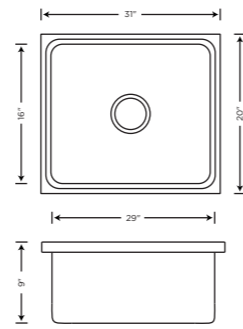

KS01C15

<b>Overall Size</b> 45X20X9	
<b>Bowl Size</b> 20X17X9	
<b>Description</b> Double Bowl (Quartz)	
<b>Granite</b>	<b>Metallic</b>
<b>MRP</b>	<b>MRP</b>
₹16995	₹18995

KS01B12

<b>Overall Size</b> 33X22X10	
<b>Bowl Size</b> 20.51x18x10	
<b>Description</b> Single Bowl With Drain Board (Quartz)	
<b>Granite</b>	<b>Metallic</b>
<b>MRP</b>	<b>MRP</b>
₹11295	₹12495

KS01C09

<b>Overall Size</b> 34X20X9	
<b>Bowl Size</b> 32X16X9	
<b>Description</b> Double Bowl (Quartz)	
<b>Granite</b>	<b>Metallic</b>
<b>MRP</b>	<b>MRP</b>
₹12995	₹14495

KS01B16

- Scratch Resistant
- Easy To Clean

- Stain Resistant
- 5 Year Warranty

Note: Actual Product Colors May Vary From Catalogue.

*Waltz* (Quartz Sinks)

<b>Overall Size</b> 31X20X9	
<b>Bowl Size</b> 29X16X9	
<b>Description</b> Single Bowl (Quartz)	
<b>Granite</b>	<b>Metallic</b>
<b>MRP</b>	<b>MRP</b>
₹11295	₹12295

KS01A03

<b>Overall Size</b> 24X20X9	
<b>Bowl Size</b> 22X16X9	
<b>Description</b> Single Bowl (Quartz)	
<b>Granite</b>	<b>Metallic</b>
<b>MRP</b>	<b>MRP</b>
₹9495	₹9995

KS01A04

*Signature* (Handmade R-10 Series)