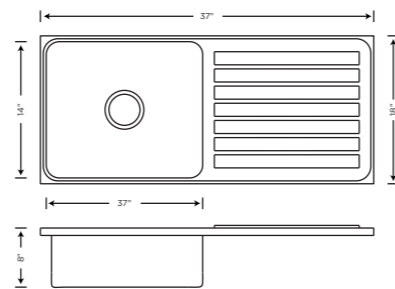

Item Code	Overall Size (LxWxD)	Bowl Size (AxBxD)	Description	Finish	
				Hi-Glossy	Satin
KS11C08	37X18X8	16X14X8	Single Bowl With Drain Board (Regular) SS 304 Round Coupling 0.8mm Thickness	₹6995	₹7295