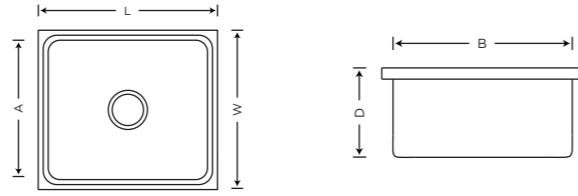

Marvel (Stainless Steel Press Sinks)

Item Code	Overall Size (LxWxD)	Bowl Size (AxBxD)	Description	Finish	
				Hi-Glossy	Satin
KS11A01	18X16X8	16X14X8	Single Bowl (Regular) SS 304 Round Coupling 0.8mm Thickness	₹4295	₹4545
KS11A05	20X17X8	18X15X8		₹4695	₹4945
KS11A06	21X18X8	18X15X8		₹4995	₹5195
KS11A02	24X18X8	22X16X8		₹5645	₹5895
KS11A03	24X18X9	22X16X9		₹5995	₹6245