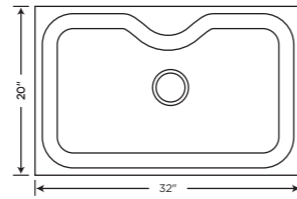

Item Code	Overall Size (LxWxD)	Bowl Size (AxBxD)	Description	Finish Hi-Glossy	Finish Satin
KS06A01	32X20X9	29X17X9	Single Bowl - Designer	₹12225	₹12475

Item Code	Overall Size (LxWxD)	Bowl Size (AxBxD)	Description	Finish Hi-Glossy	Finish Satin
KS06A02	32X20X9	20X16X9 / Veg Bowl 12X07	Single Bowl With Veg Bowl	₹13995	₹14245

Item Code	Overall Size (LxWxD)	Bowl Size (AxBxD)	Description	Finish Hi-Glossy	Finish Satin
KS06B04	45X20X9	16X16 / Veg Bowl 13X07	Double Bowl With Veg Bowl SS 304 Matt Square Coupling 1mm Thickness ISI Grade	₹20995	₹21495

Intricately
Superior

Varmora has kept the contemporary trends in mind while curating this ergonomic range of stylish kitchen faucets.