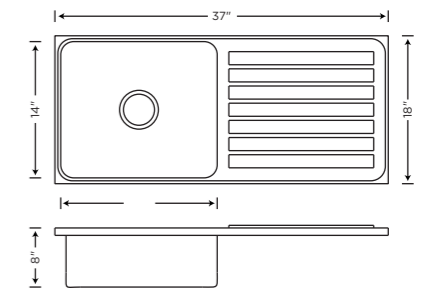

Item Code	Overall Size (LxWxD)	Bowl Size (AxBxD)	Description	Finish	
				Hi-Glossy	Satin
KS03C08	37X18X8	16X14X8	Single Bowl With Drain Board (Regular) SS 304 Round Coupling 0.8mm Thickness	Satin	₹9495