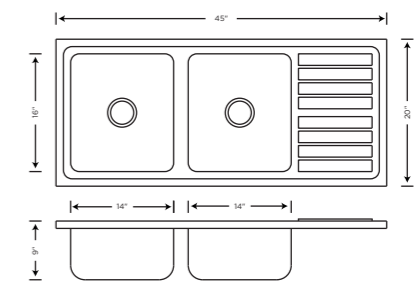

**Elegence** (Stainless Steel Press Sinks)

Item Code	Overall Size (LxWxD)	Bowl Size (AxBxD)	Description	Finish Hi-Glossy	Finish Satin
KS04A01	18X16X8	16X14X8	Single Bowl (Regular) SS 304 1.00mm Thickness ISI Grade	₹4845	₹5145
KS04A05	20X17X8	18X15X8		₹5395	₹5695
KS04A06	21X18X8	18X15X8		₹5845	₹6145
KS04A07	22X18X8	20X16X8		₹6245	₹6545
KS04A02	24X18X8	22X16X8		₹6545	₹6845
KS04A03	24X18X9	22X16X9		₹6995	₹7295
KS04A04	24X18X10	22X16X10		₹7295	₹7595
KS04A08	27X20X9	24X18X9		₹8845	₹9145

Note: Castle Is With 2.0mm Collar

**Elegence** (Stainless Steel Press Sinks)

Item Code	Overall Size (LxWxD)	Bowl Size (AxBxD)	Description	Finish	Finish
				Hi-Glossy	Satin
KS04B11	37X18X8	16X14X8	Double Bowl (Regular) SS 304 1.00mm Thickness ISI Grade	₹11995	₹12495
KS04B12	45X20X9	20X16X9		₹14495	₹14995

Item Code	Overall Size (LxWxD)	Bowl Size (AxBxD)	Description	Finish	Finish
				Hi-Glossy	Satin
KS04C08	37X18X8	16X14X8	Single Bowl With Drain Board Regular SS 304 1.00mm Thickness	₹7845	₹8245
KS04D09	45X20X9	20X16X9		₹10995	₹11395
KS04C09	32X18X8	14X16X8		₹7495	₹7795

Item Code	Overall Size (LxWxD)	Bowl Size (AxBxD)	Description	Finish Hi-Glossy	Finish Satin
KS04D10	45X20X9	16X14X9	Double Bowl With Drain Board Regular SS 304 Grade 1.00mm Thickness	₹16295	₹16795

**Marvel** (Stainless Steel Press Sinks)