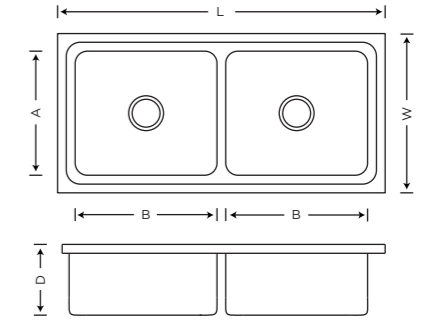

Item Code	Overall Size (LxWxD)	Bowl Size (AxBxD)	Description	Finish	MRP
KS12B14	37X18X9	17X16X9	Double Bowl (Hand Made) SS 304 Grade 0.8mm Thickness	Satin	₹18595
KS12B12	45X20X9	21X18X9			₹19995

Item Code	Overall Size (LxWxD)	Bowl Size (AxBxD)	Description	Finish	MRP
KS12C08	37X18X9	17X16X9	Single Bowl With Drain Board SS 304 0.8mm Thickness	Satin	₹15995

Note: Castle Is With 2.0mm Collar

**Castle** (Handmade R-10 Series)

Item Code	Overall Size (LxWxD)	Bowl Size (AxBxD)	Description	Finish	MRP
KS12D10	45X20X9	18X15X9	Double Bowl With Drain Board SS 304 Grade 0.8mm Thickness	Satin	₹19995

**Elegence** (Stainless Steel Press Sinks)

Item Code	Overall Size (LxWxD)	Bowl Size (AxBxD)	Description	Finish Hi-Glossy	Finish Satin
KS04A01	18X16X8	16X14X8	Single Bowl (Regular) SS 304 1.00mm Thickness ISI Grade	₹4845	₹5145
KS04A05	20X17X8	18X15X8		₹5395	₹5695
KS04A06	21X18X8	18X15X8		₹5845	₹6145
KS04A07	22X18X8	20X16X8		₹6245	₹6545
KS04A02	24X18X8	22X16X8		₹6545	₹6845
KS04A03	24X18X9	22X16X9		₹6995	₹7295
KS04A04	24X18X10	22X16X10		₹7295	₹7595
KS04A08	27X20X9	24X18X9		₹8845	₹9145

Note: Castle Is With 2.0mm Collar

**Elegence** (Stainless Steel Press Sinks)

Item Code	Overall Size (LxWxD)	Bowl Size (AxBxD)	Description	Finish	Finish
				Hi-Glossy	Satin
KS04B11	37X18X8	16X14X8	Double Bowl (Regular) SS 304 1.00mm Thickness ISI Grade	₹11995	₹12495
KS04B12	45X20X9	20X16X9		₹14495	₹14995