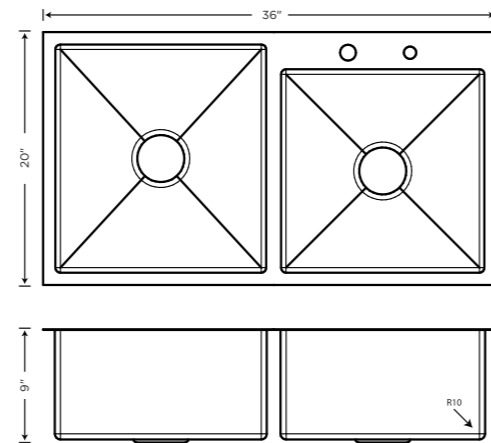

Item Code	Overall Size (LxWxD)	Bowl Size (AxBxD)	Description	Finish	MRP
KS02C08	37X18X9	17X16X9	Single Bowl With Drain Board SS 304 1mm Thickness	Satin	₹18495

KS02D10

Item Code	Overall Size (LxWxD)	Bowl Size (AxBxD)	Description	Finish	MRP
KS02D10	45X20X9	18X15X9	Double Bowl With Drain Board SS 304 1mm Thickness	Satin	₹24995

*Signature* (Handmade R-10 Series)

Item Code	Overall Size (LxWxD)	Bowl Size (AxBxD)	Description	Finish	MRP
KS02A01	16X16X8	14X14X8	Single Bowl	SATIN	₹ 9495

Item Code	Overall Size (LxWxD)	Bowl Size (AxBxD)	Description	Finish	MRP
KS02A02	24X18X8.5	22X14X8.5	Single Bowl with Faucet Deck	SATIN	₹ 12995