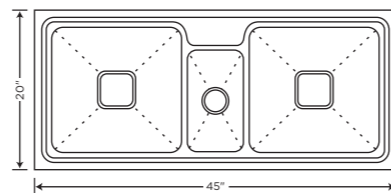

Item Code	Overall Size (LxWxD)	Bowl Size (AxBxD)	Description	Finish Hi-Glossy	Finish Satin
KS06A02	32X20X9	20X16X9 / Veg Bowl 12X07	Single Bowl With Veg Bowl	₹13995	₹14245

Item Code	Overall Size (LxWxD)	Bowl Size (AxBxD)	Description	Finish Hi-Glossy	Finish Satin
KS06B04	45X20X9	16X16 / Veg Bowl 13X07	Double Bowl With Veg Bowl SS 304 Matt Square Coupling 1mm Thickness ISI Grade	₹20995	₹21495