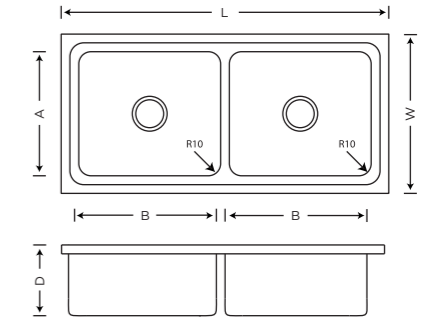

Item Code	Overall Size (LxWxD)	Bowl Size (AxBxD)	Description	Finish	MRP
KS02C08	37X18X9	17X16X9	Single Bowl With Drain Board SS 304 1mm Thickness	Satin	₹18495

KS02D10

Item Code	Overall Size (LxWxD)	Bowl Size (AxBxD)	Description	Finish	MRP
KS02D10	45X20X9	18X15X9	Double Bowl With Drain Board SS 304 1mm Thickness	Satin	₹24995

*Signature* (Handmade R-10 Series)

Item Code	Overall Size (LxWxD)	Bowl Size (AxBxD)	Description	Finish	MRP
KS02A01	16X16X8	14X14X8	Single Bowl	SATIN	₹ 9495

Item Code	Overall Size (LxWxD)	Bowl Size (AxBxD)	Description	Finish	MRP
KS02A02	24X18X8.5	22X14X8.5	Single Bowl with Faucet Deck	SATIN	₹ 12995

Item Code	Overall Size (LxWxD)	Bowl Size (AxBxD)	Description	Finish	MRP
KS02B13	36X20X9	34X18X9	Double Bowl with Faucet Deck	SATIN	₹ 24995

*Castle* (Handmade R-10 Series)

Item Code	Overall Size (LxWxD)	Bowl Size (AxBxD)	Description	Finish	MRP
KS12A15	18X16X9	16X14X9	Single Bowl (Hand Made) SS 304 Grade 0.8mm Thickness with Coupling Waste Pipe 36" and Vegetable Basket	Satin	₹9195
KS12A13	21X18X9	19X16X9			₹9595
KS12A03	24X18X9	22X16X9			₹9995