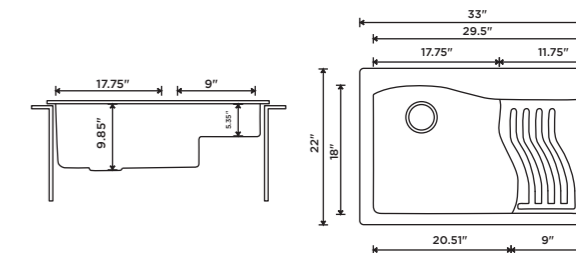

KS01C15

<b>Overall Size</b> 45X20X9	
<b>Bowl Size</b> 20X17X9	
<b>Description</b> Double Bowl (Quartz)	
<b>Granite</b>	<b>Metallic</b>
<b>MRP</b>	<b>MRP</b>
₹16995	₹18995

KS01B12

<b>Overall Size</b> 33X22X10	
<b>Bowl Size</b> 20.51x18x10	
<b>Description</b> Single Bowl With Drain Board (Quartz)	
<b>Granite</b>	<b>Metallic</b>
<b>MRP</b>	<b>MRP</b>
₹11295	₹12495

KS01C09

<b>Overall Size</b> 34X20X9	
<b>Bowl Size</b> 32X16X9	
<b>Description</b> Double Bowl (Quartz)	
<b>Granite</b>	<b>Metallic</b>
<b>MRP</b>	<b>MRP</b>
₹12995	₹14495

KS01B16

- Scratch Resistant
- Easy To Clean