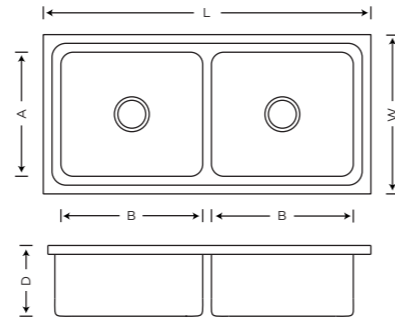

Item Code	Overall Size (LxWxD)	Bowl Size (AxBxD)	Description	Finish Hi-Glossy	Finish Satin
KS04D10	45X20X9	16X14X9	Double Bowl With Drain Board Regular SS 304 Grade 1.00mm Thickness	₹16295	₹16795

**Marvel** (Stainless Steel Press Sinks)

Item Code	Overall Size (LxWxD)	Bowl Size (AxBxD)	Description	Finish	
				Hi-Glossy	Satin
KS11A01	18X16X8	16X14X8	Single Bowl (Regular) SS 304 Round Coupling 0.8mm Thickness	₹4295	₹4545
KS11A05	20X17X8	18X15X8		₹4695	₹4945
KS11A06	21X18X8	18X15X8		₹4995	₹5195
KS11A02	24X18X8	22X16X8		₹5645	₹5895
KS11A03	24X18X9	22X16X9		₹5995	₹6245

**Quadro** (Stainless Steel Press Sinks)

**VARMORA**  
TILES • BATHWARE

Item Code	Overall Size (LxWxD)	Bowl Size (AxBxD)	Description	Finish	
				Hi-Glossy	Satin
KS03A01	18X16X8	16X14X8	Single Bowl (Premium) SS 304 Matt Square Coupling 1.00 mm Thickness	Satin	₹6045
KS03A06	21X18X8	18X15X8			₹6895
KS03A02	24X18X8	22X16X8			₹7695
KS03A03	24X18X9	22X16X9			₹7995